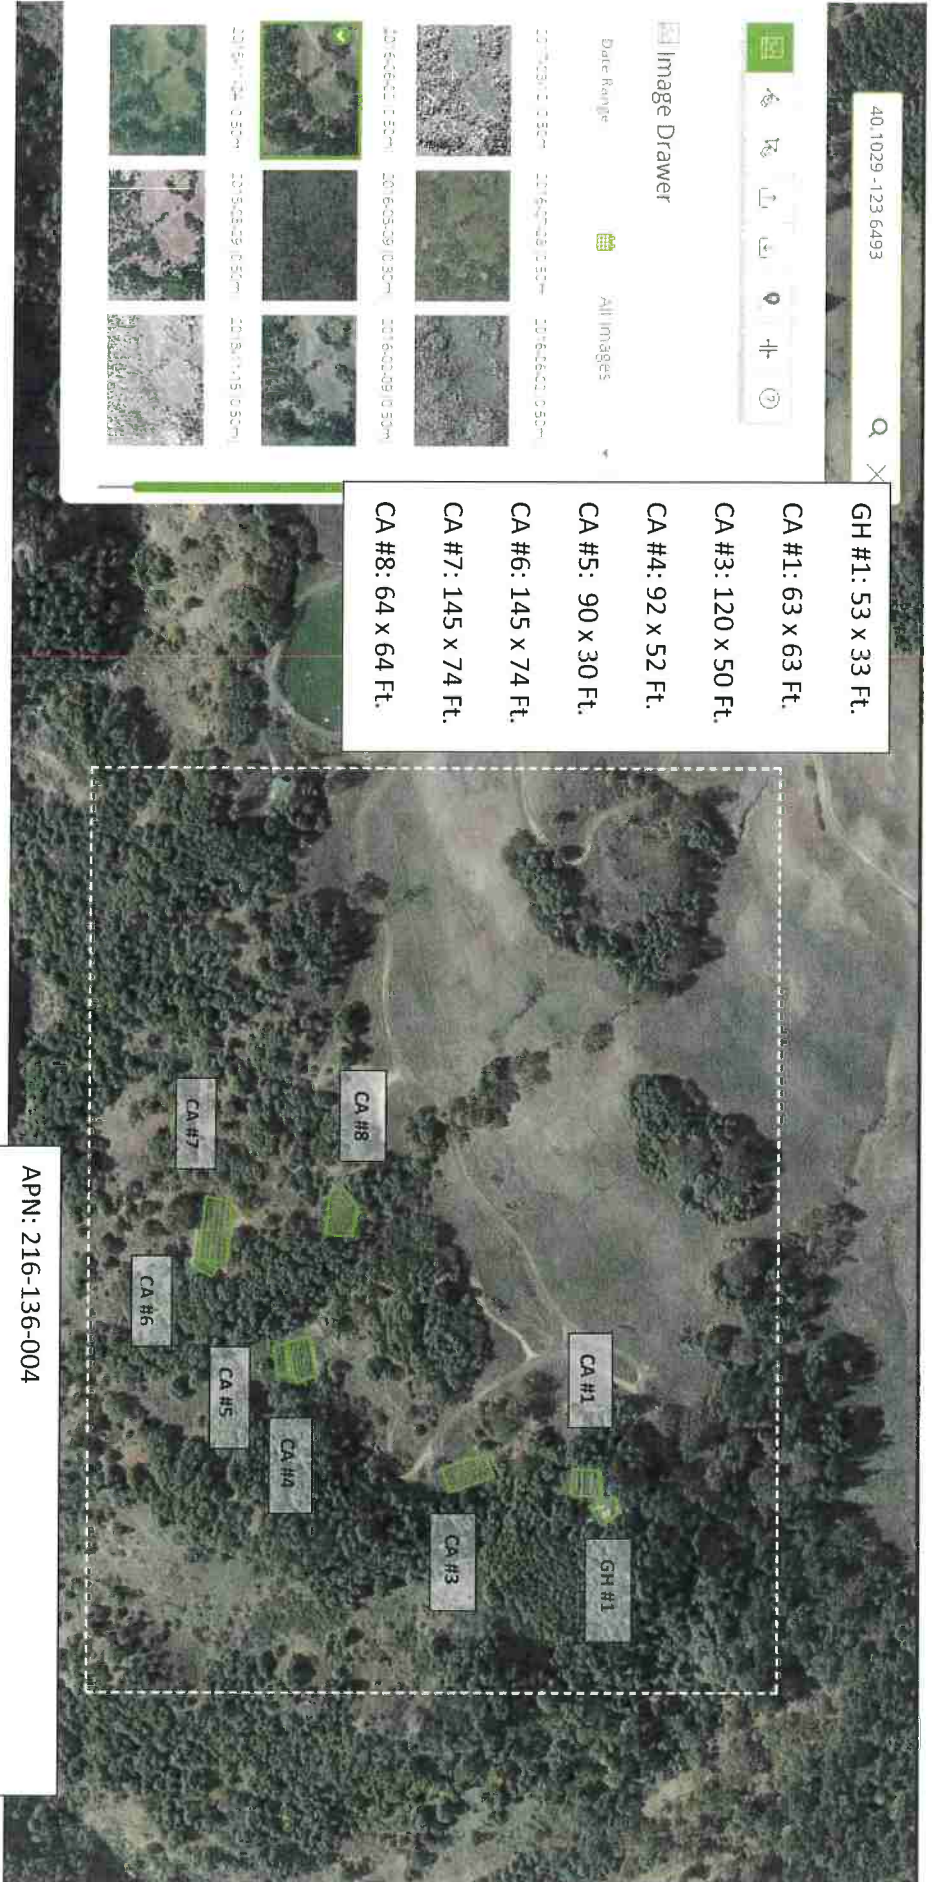

2) Enter amount of verified cultivation area:

Existing Outdoor Square Footage: 35,483 Sq. Ft.

Existing Mixed Light Square Footage: 1,749 Sq. Ft.

3) Enter base year date and source (e.g. 10/27/15 – TerraServer or May 28, 2014 – Google Earth etc)

7) Write “CAV” on the outside of the project file.

8) Please note any observed expansions, relocations, timber conversions, or ground disturbances:

Notes: Original existing cultivation calculations included open space between cultivations. There is no evidence of expansion from 11/04/2015 to 02/08/2018.

40.1029 -123.6493

Image Drawer

Date Range

All Images

GH #1: 53 X 33 Ft.

CA #1: 63 X 63 Ft.

CA #3: 120 X 50 Ft.

CA #4: 92 X 52 Ft.

CA #5: 90 X 30 Ft.

CA #6: 145 X 74 Ft.

CA #7: 145 X 74 Ft.

CA #8: 64 X 64 Ft.

APN: 216-136-004

Existing Outdoor Cultivation Approximately:  
35,483 Sq. Ft.

Existing Mixed Light Cultivation Approximately:  
1,749 Sq. Ft.