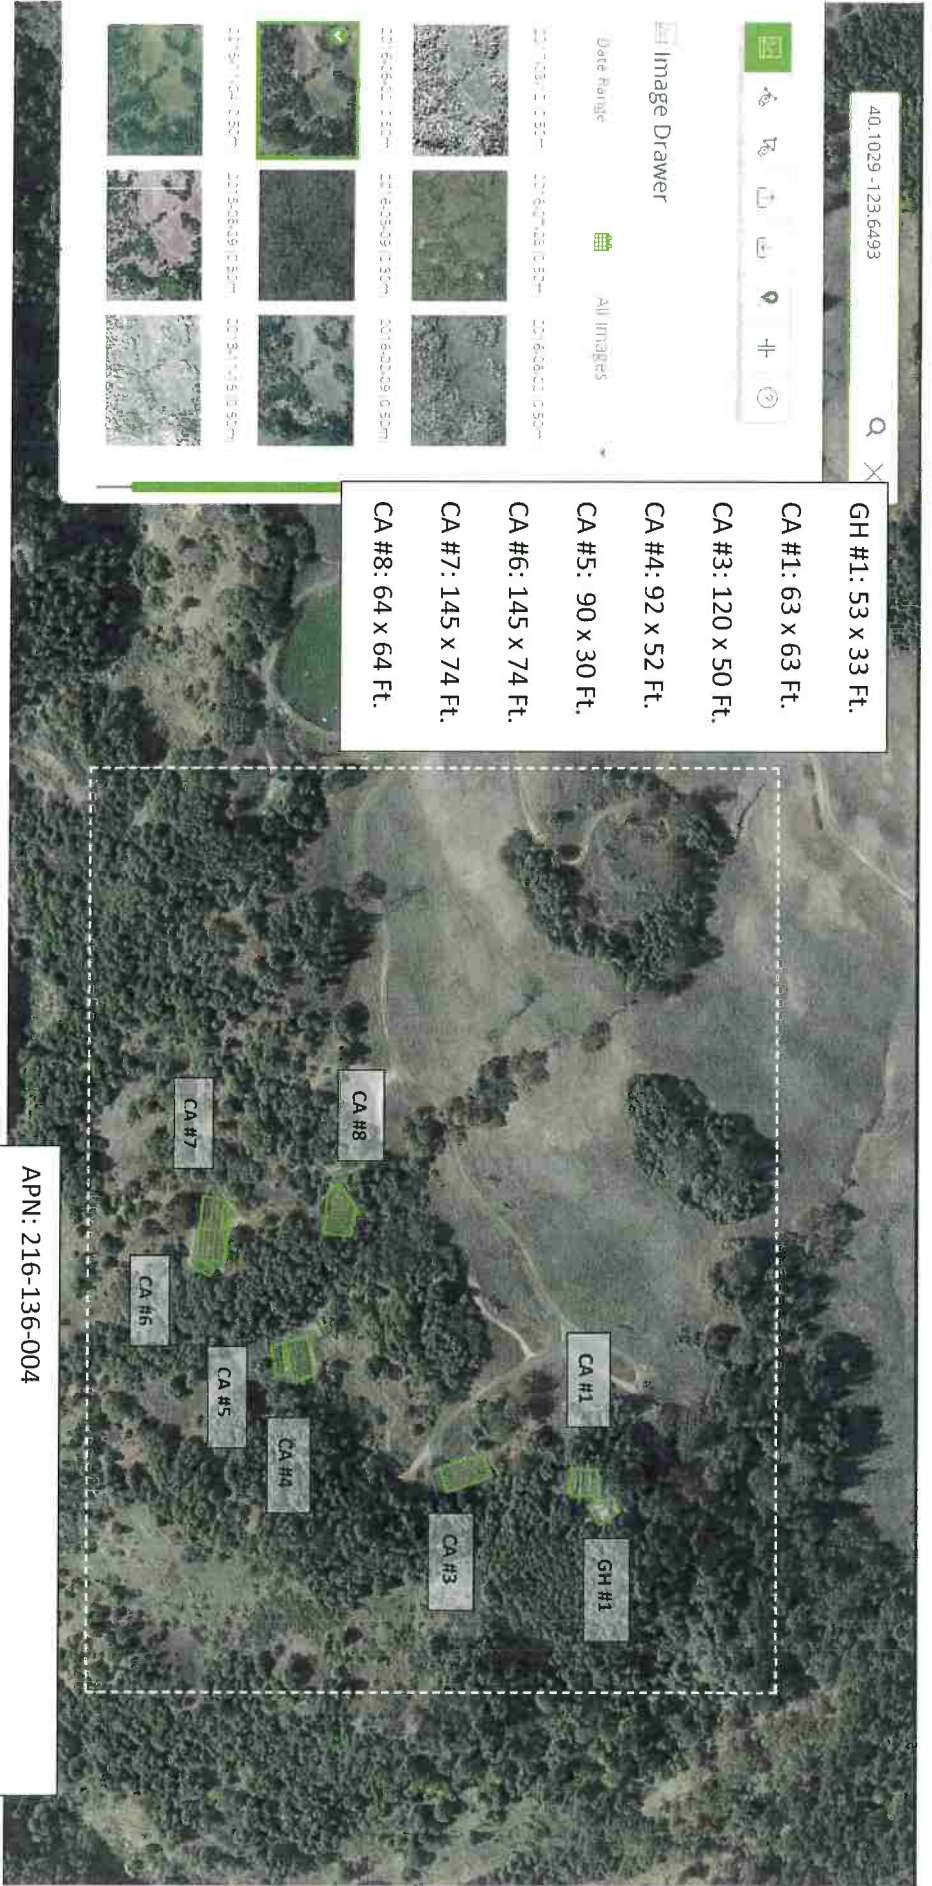

Existing Mixed Light Square Footage: 1,749 Sq. Ft.
- 3) Enter base year date and source (e.g. 10/27/15 – TerraServer or May 28, 2014 – Google Earth etc)
Base Year Date and Source: 11/04/2015 Terra Server
- 4) Enter person performing verification:
Verified By: Zsofia Odry
- 5) Enter date of verification (e.g. current date)
Date Verified: 3/8/2018
- 6) Attach Evidence of Verification (e.g. TerraServer photos w/ polygons etc.)
- 7) Write “CAV” on the outside of the project file.
- 8) Please note any observed expansions, relocations, timber conversions, or ground disturbances:

Notes: Original existing cultivation calculations included open space between cultivations. There is no evidence of expansion from 11/04/2015 to 02/08/2018.

¹ (55.4.7 Definitions) “Cultivation Area” means the sum of the area(s) of cannabis cultivation as measured around the perimeter of each discrete area of cannabis cultivation on a single premises, as defined herein. Area of cannabis cultivation is the physical space where cannabis is grown and includes, but is not limited to, garden beds or plots, the exterior dimensions of hoop houses or green houses, and the total area of each of the pots and bags containing cannabis plants on the premises. The cultivation area shall include the maximum anticipated extent of all vegetative growth of cannabis plants to be grown on the premises.

40.1029 -123.6493

Image Drawer

Date Range

All Images

GH #1: 53 x 33 Ft.

CA #1: 63 x 63 Ft.

CA #3: 120 x 50 Ft.

CA #4: 92 x 52 Ft.

CA #5: 90 x 30 Ft.

CA #6: 145 x 74 Ft.

CA #7: 145 x 74 Ft.

CA #8: 64 x 64 Ft.

APN: 216-136-004

Existing Outdoor Cultivation Approximately:
35,483 Sq. Ft.

Existing Mixed Light Cultivation Approximately:
1,749 Sq. Ft.