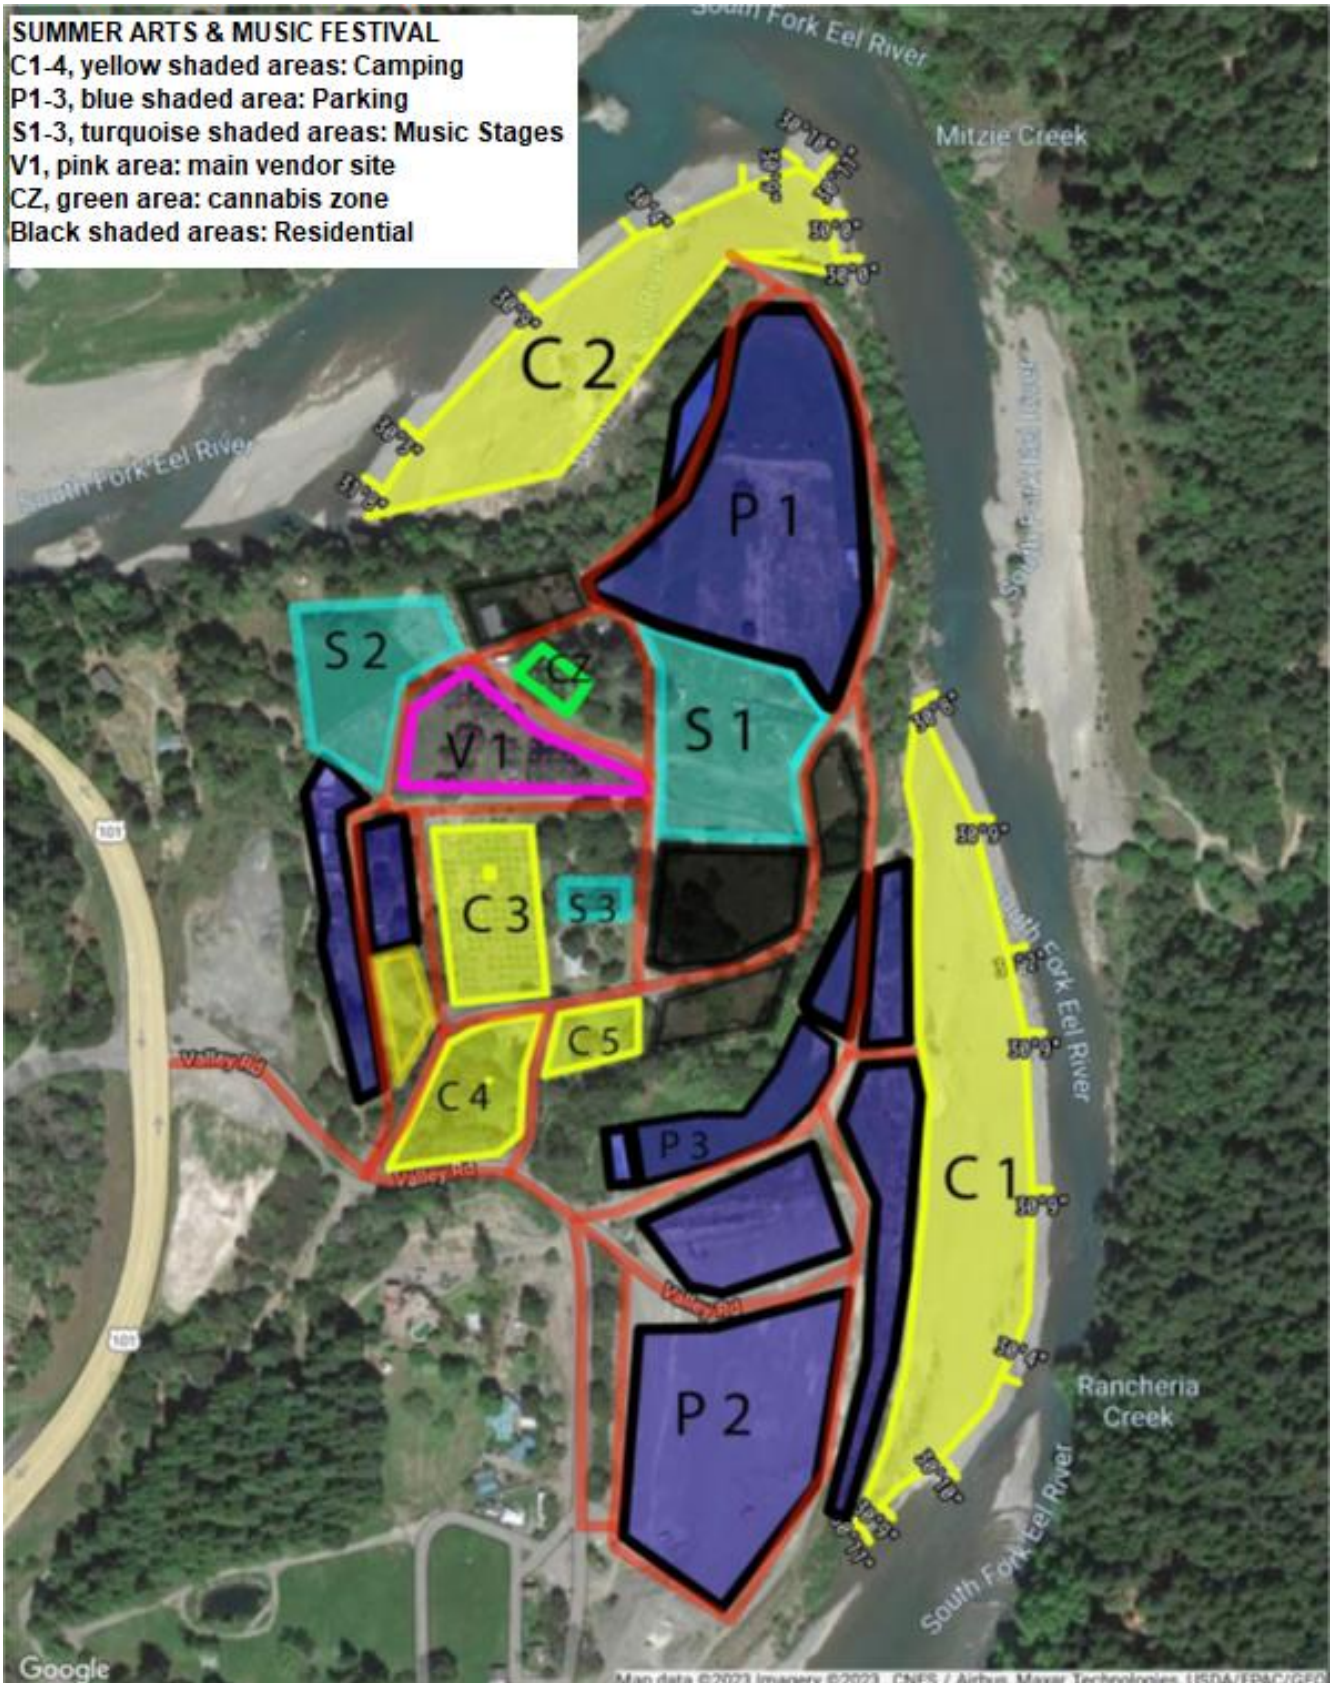

EVENT MAPS

SUMMER ARTS & MUSIC FESTIVAL
C1-4, yellow shaded areas: Camping
P1-3, blue shaded area: Parking
S1-3, turquoise shaded areas: Music Stages
V1, pink area: main vendor site
CZ, green area: cannabis zone
Black shaded areas: Residential

EVENT MAPS