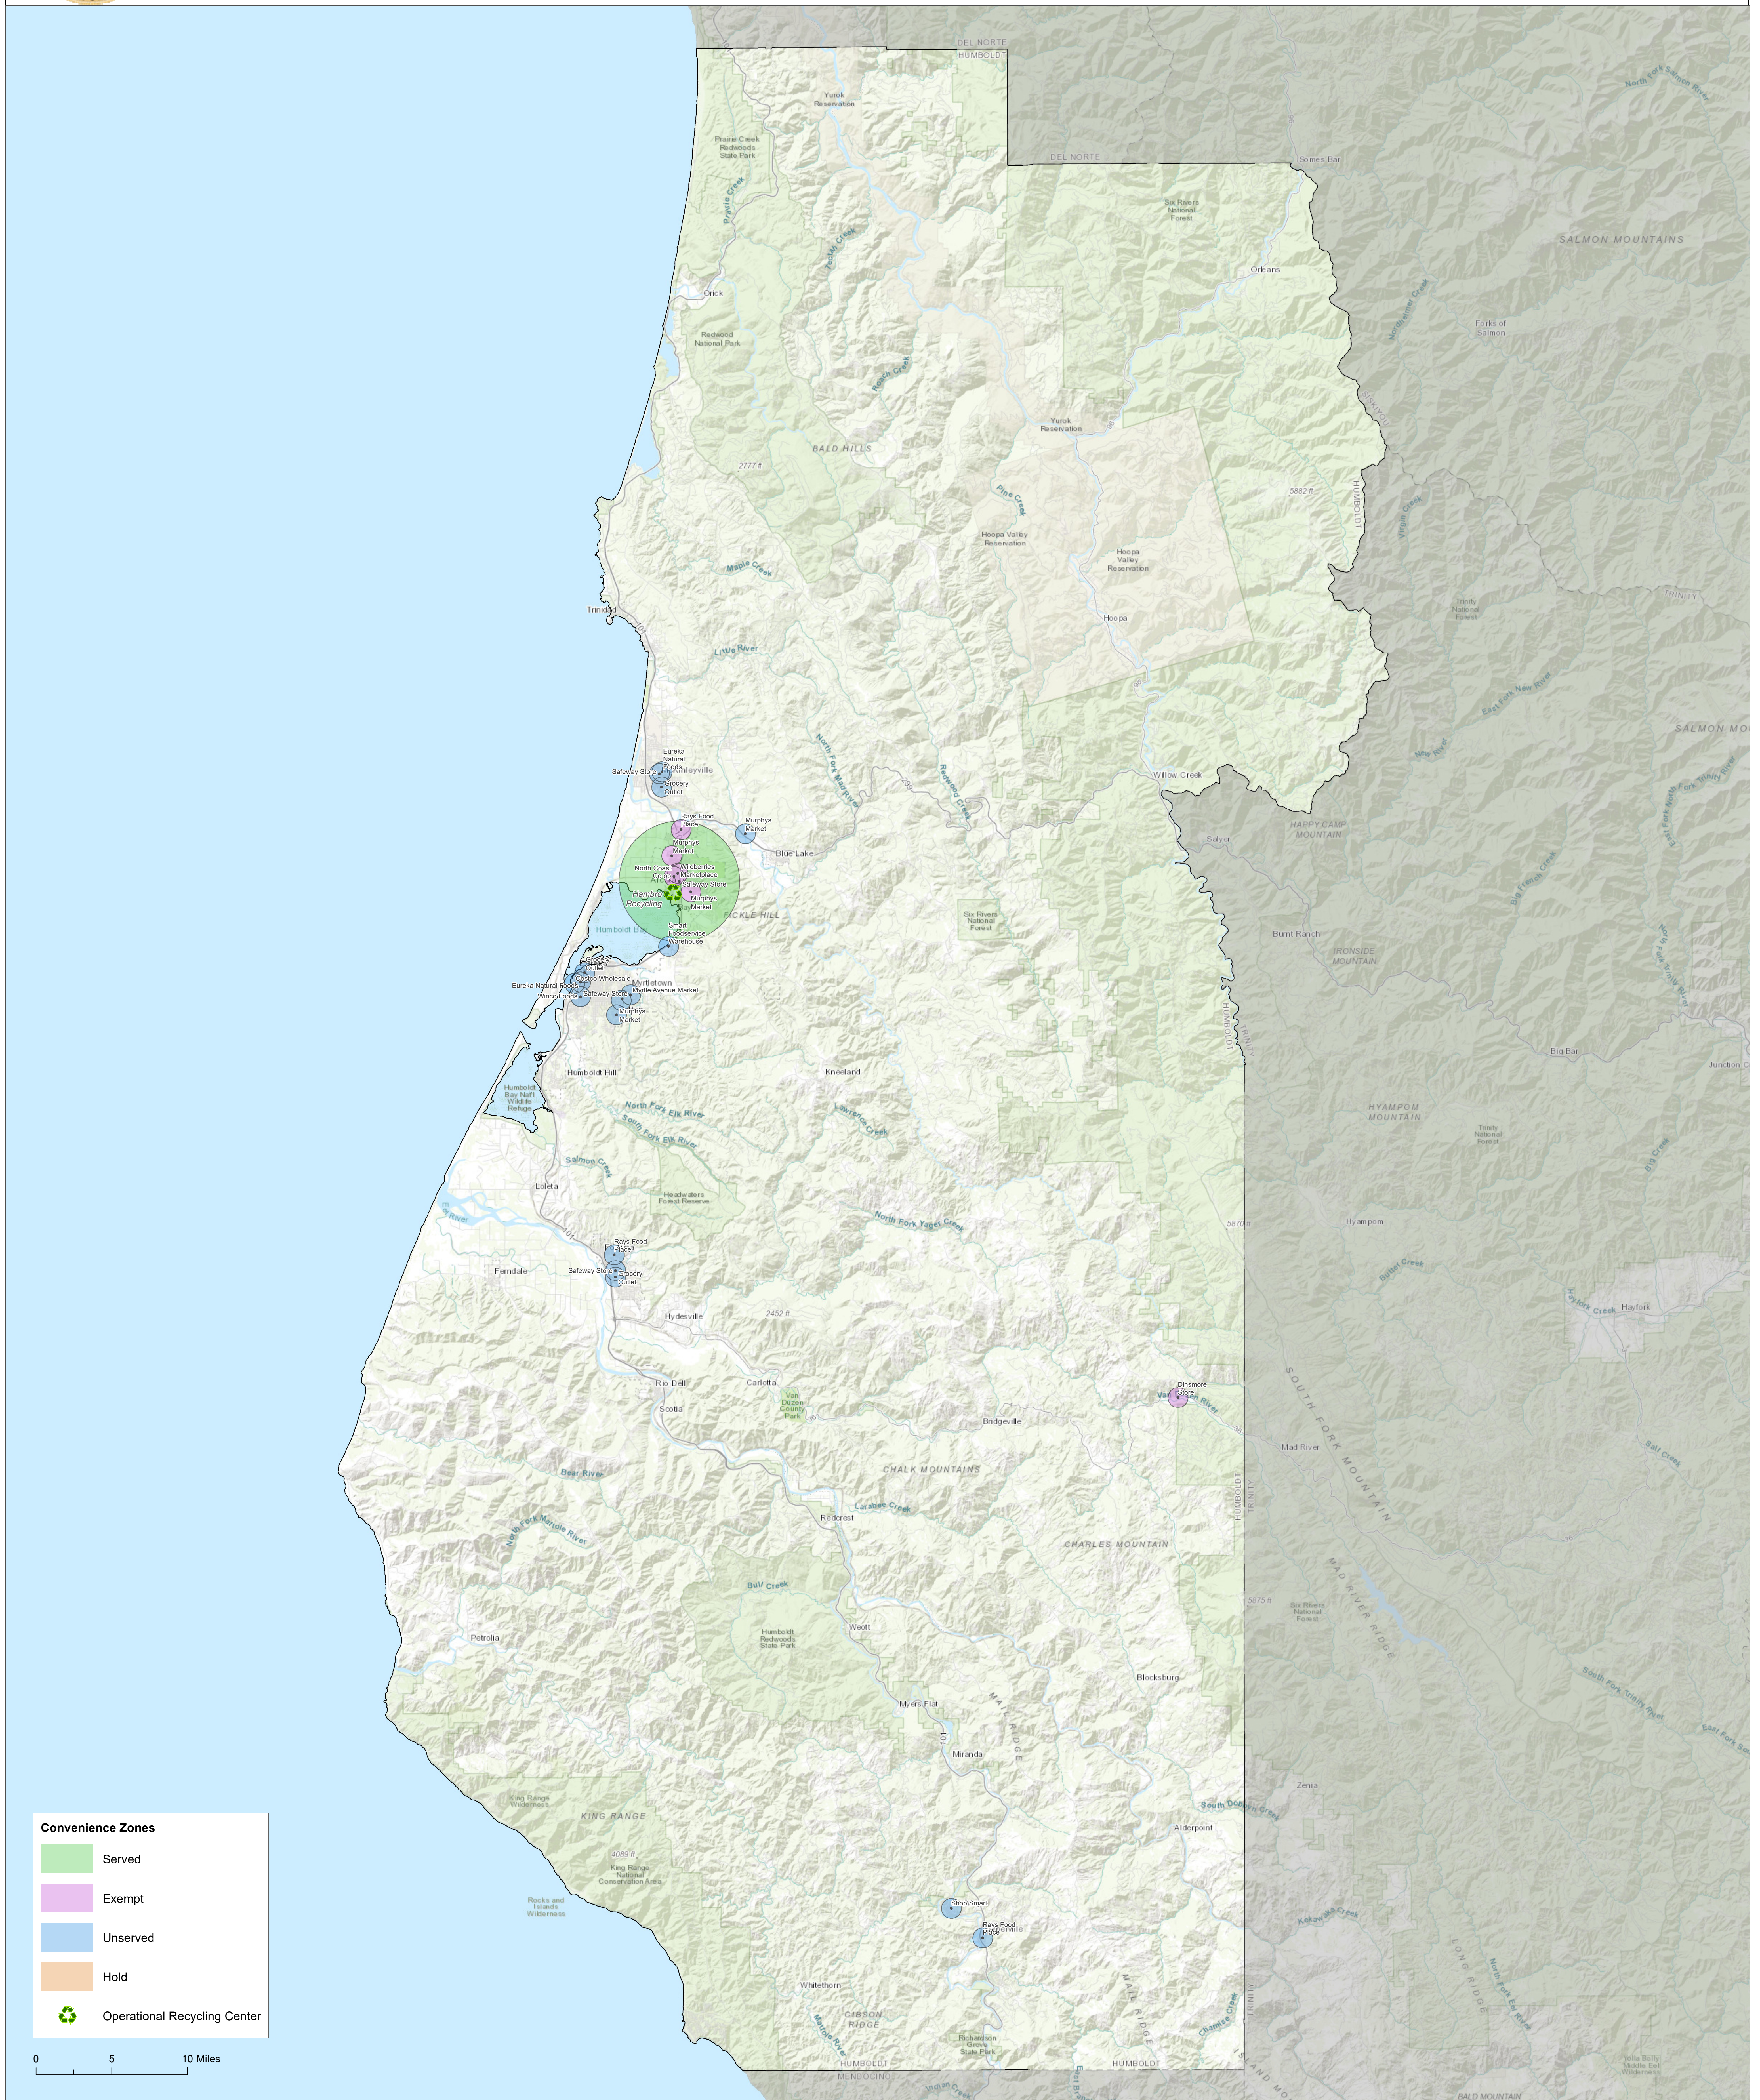

Humboldt County

The recycling information within this map may change without notice. The California Department of Resources Recycling and Recovery makes no warranties, whether expressed or implied, as to the suitability of the product for any particular purpose. Any use of this information is at the users own risk. Base map provided by ESRI. © California Department of Resources Recycling and Recovery 2023

Northern Humboldt County

Convenience Zones

- Served
- Exempt
- Unserved
- Hold
- ♻️ Operational Recycling Center

The recycling information within this map may change without notice. The California Department of Resources Recycling and Recovery makes no warranties, whether expressed or implied, as to the suitability of the product for any particular purpose. Any use of this information is at the users own risk. Base map provided by ESRI.

Southern Humboldt County

Convenience Zones

- Served
- Exempt
- Unserviced
- Hold
- ♻️ Operational Recycling Center

0 2.5 5 Miles

The recycling information within this map may change without notice. The California Department of Resources Recycling and Recovery makes no warranties, whether expressed or implied, as to the suitability of the product for any particular purpose. Any use of this information is at the users own risk. Base map provided by ESRI. © California Department of Resources Recycling and Recovery 2023