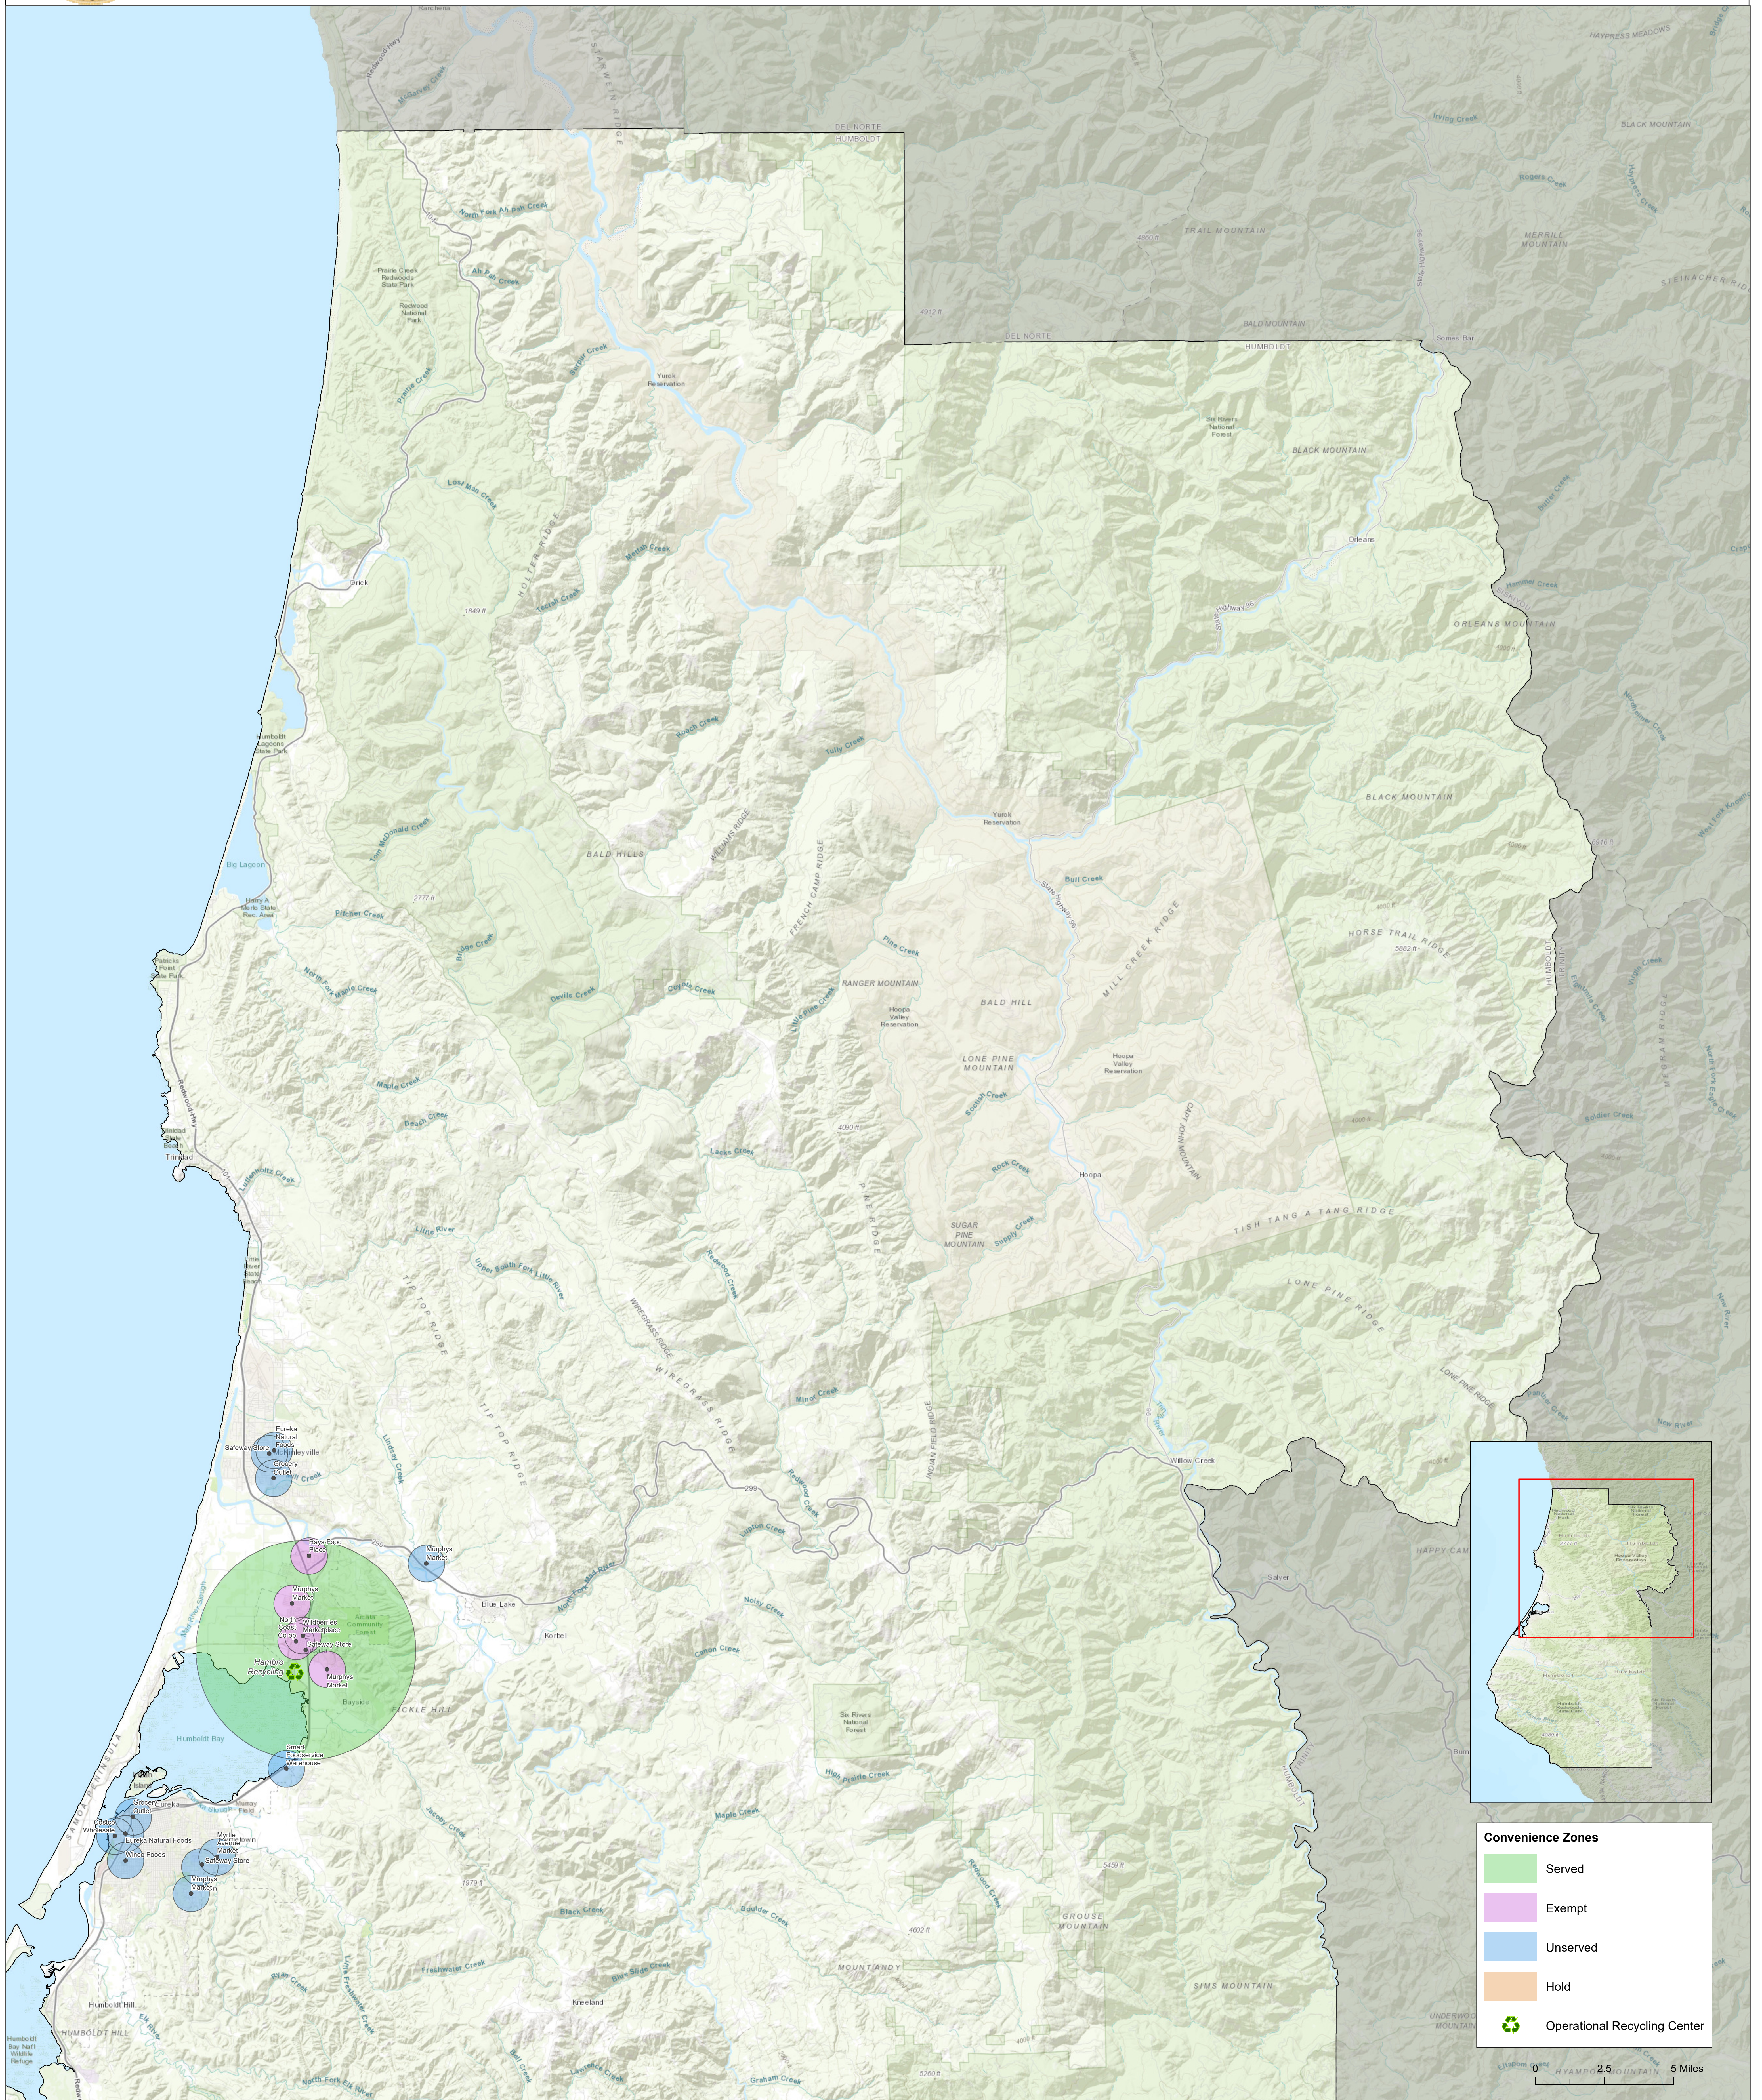

Humboldt County

The recycling information within this map may change without notice. The California Department of Resources Recycling and Recovery makes no warranties, whether expressed or implied, as to the suitability of the product for any particular purpose. Any use of this information is at the users own risk. Base map provided by ESRI. © California Department of Resources Recycling and Recovery 2023

Northern Humboldt County

Convenience Zones

- Served
- Exempt
- Unserved
- Hold
- ♻️ Operational Recycling Center

The recycling information within this map may change without notice. The California Department of Resources Recycling and Recovery makes no warranties, whether expressed or implied, as to the suitability of the product for any particular purpose. Any use of this information is at the users own risk. Base map provided by ESRI.

Southern Humboldt County

Convenience Zones

- Served
- Exempt
- Unserviced
- Hold
- ♻️ Operational Recycling Center

0 2.5 5 Miles

The recycling information within this map may change without notice. The California Department of Resources Recycling and Recovery makes no warranties, whether expressed or implied, as to the suitability of the product for any particular purpose. Any use of this information is at the users own risk. Base map provided by ESRI. © California Department of Resources Recycling and Recovery 2023