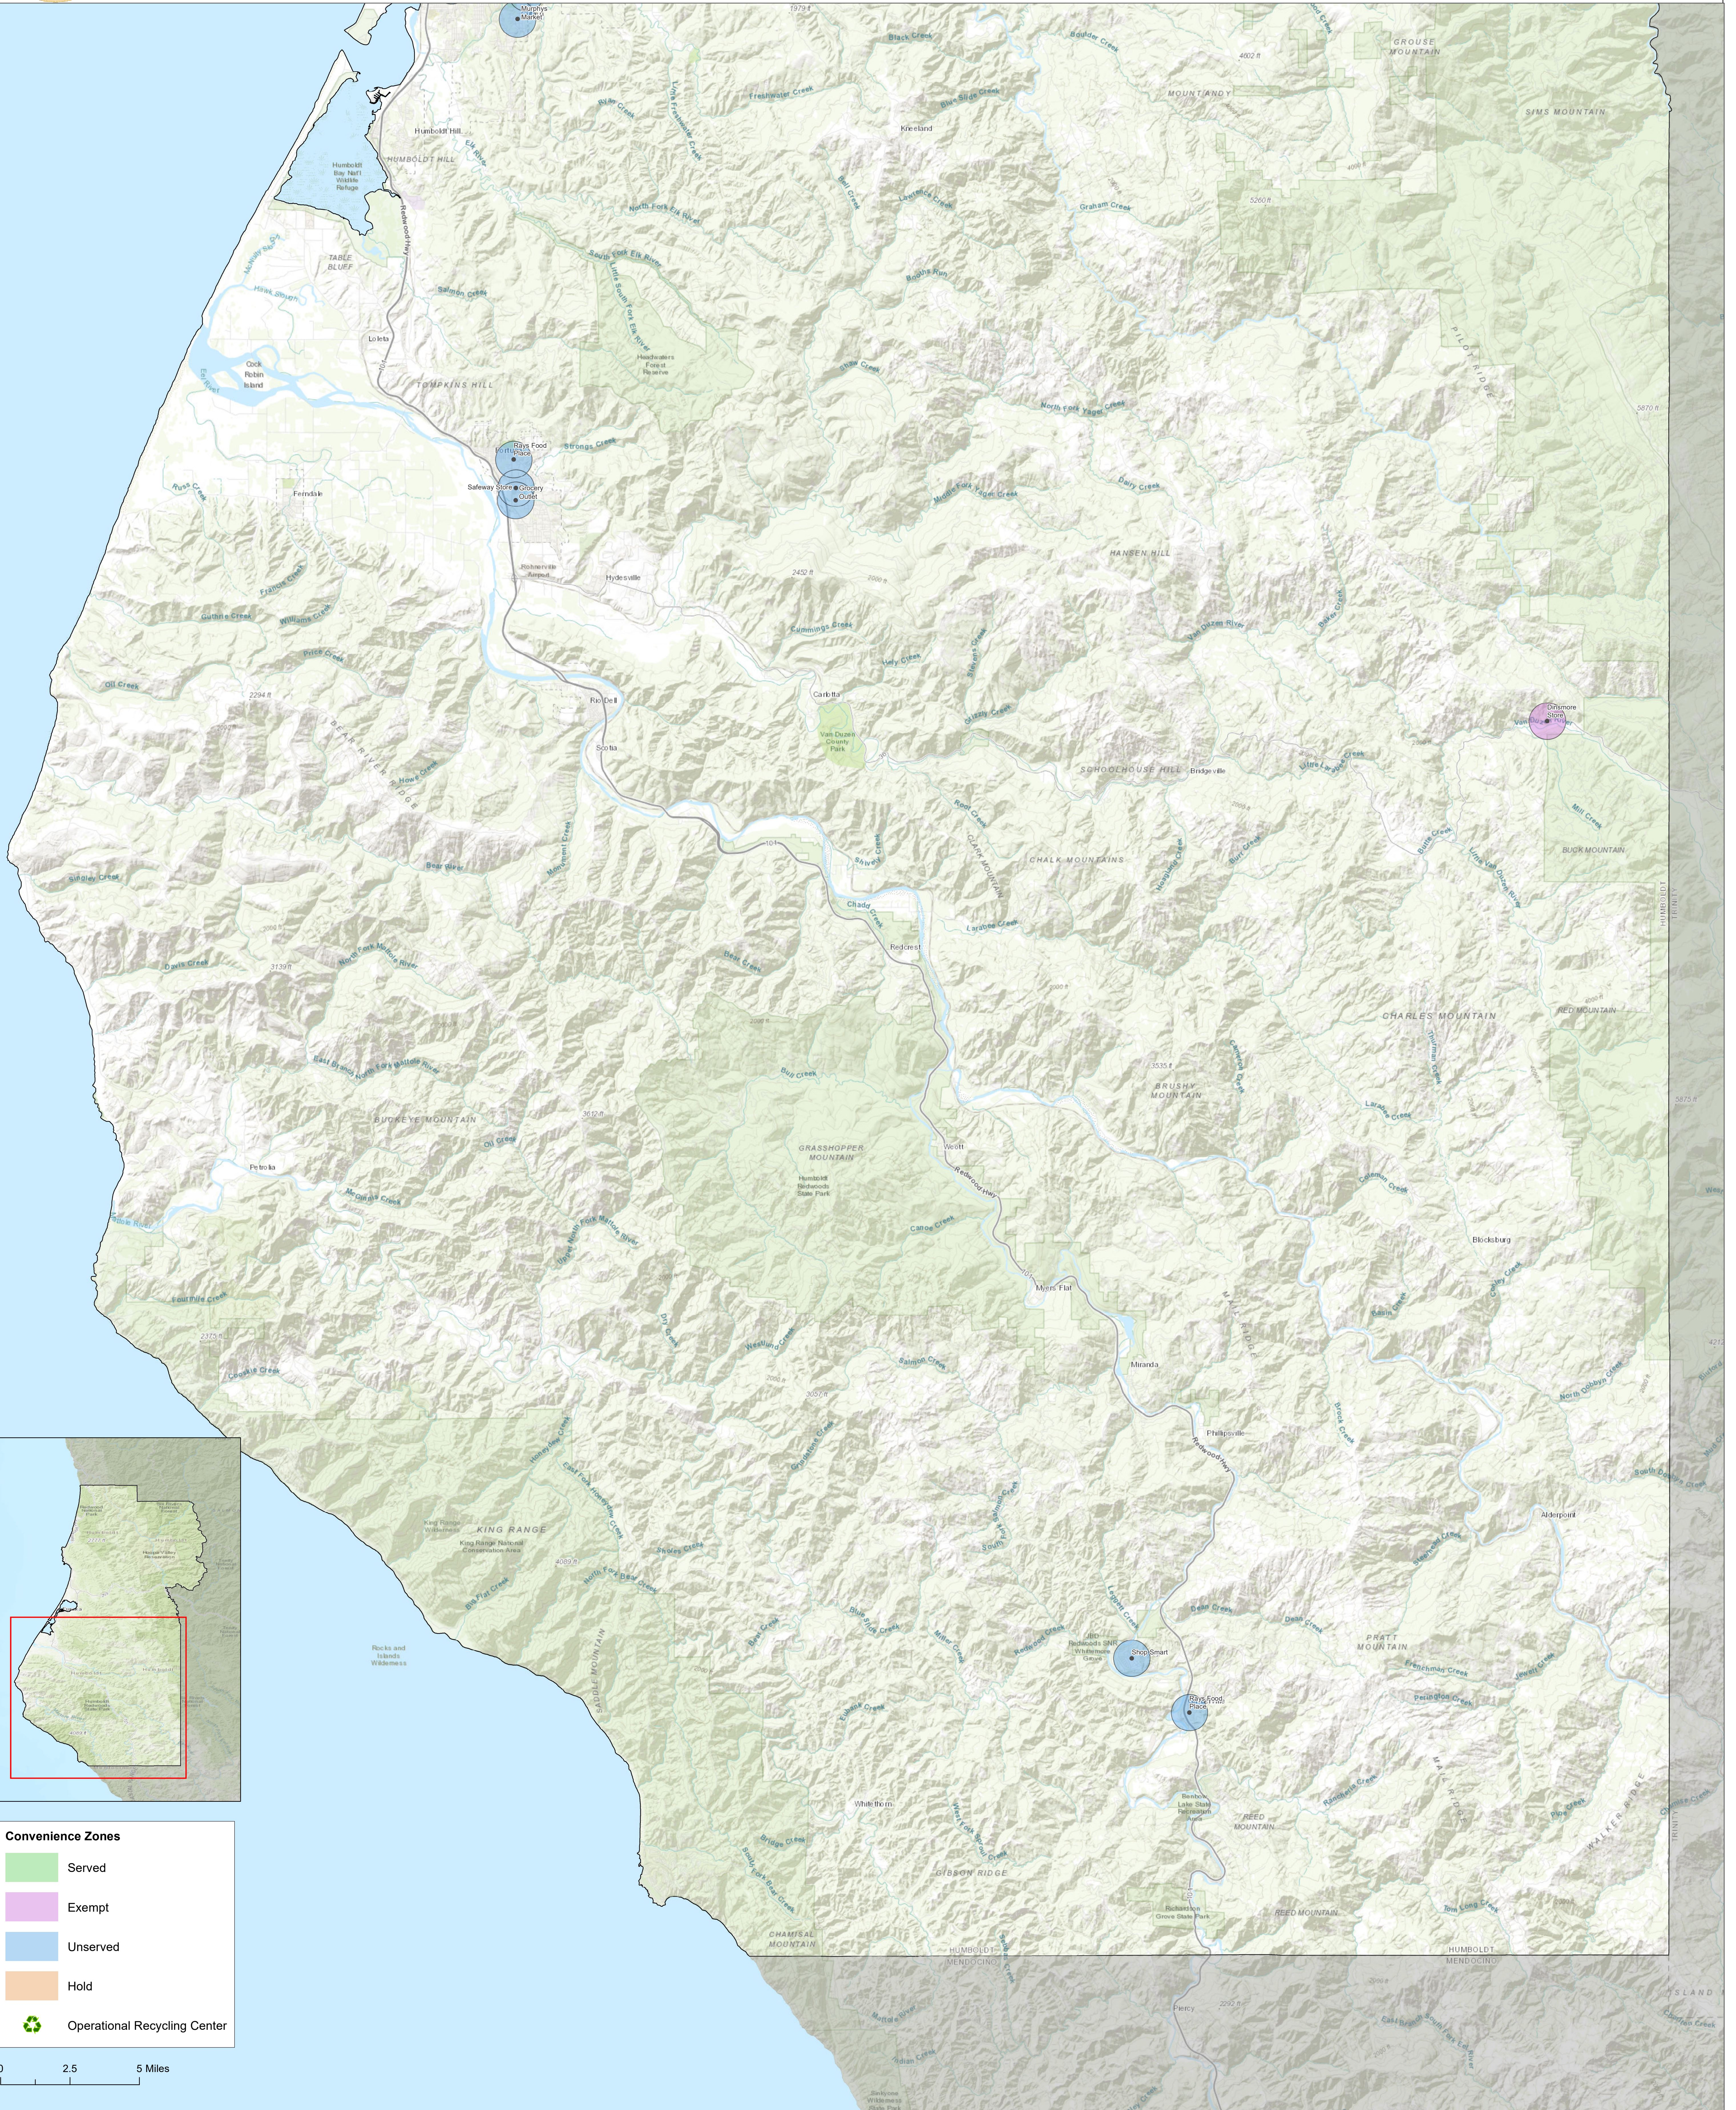

Humboldt County

The recycling information within this map may change without notice. The California Department of Resources Recycling and Recovery makes no warranties, whether expressed or implied, as to the suitability of the product for any particular purpose. Any use of this information is at the users own risk. Base map provided by ESRI. © California Department of Resources Recycling and Recovery 2023

Northern Humboldt County

Convenience Zones

- Served
- Exempt
- Unserved
- Hold
- ♻️ Operational Recycling Center

The recycling information within this map may change without notice. The California Department of Resources Recycling and Recovery makes no warranties, whether expressed or implied, as to the suitability of the product for any particular purpose. Any use of this information is at the users own risk. Base map provided by ESRI.

Southern Humboldt County

Convenience Zones

- Served
- Exempt
- Unserviced
- Hold
- ♻️ Operational Recycling Center

0 2.5 5 Miles

The recycling information within this map may change without notice. The California Department of Resources Recycling and Recovery makes no warranties, whether expressed or implied, as to the suitability of the product for any particular purpose. Any use of this information is at the users own risk. Base map provided by ESRI. © California Department of Resources Recycling and Recovery 2023