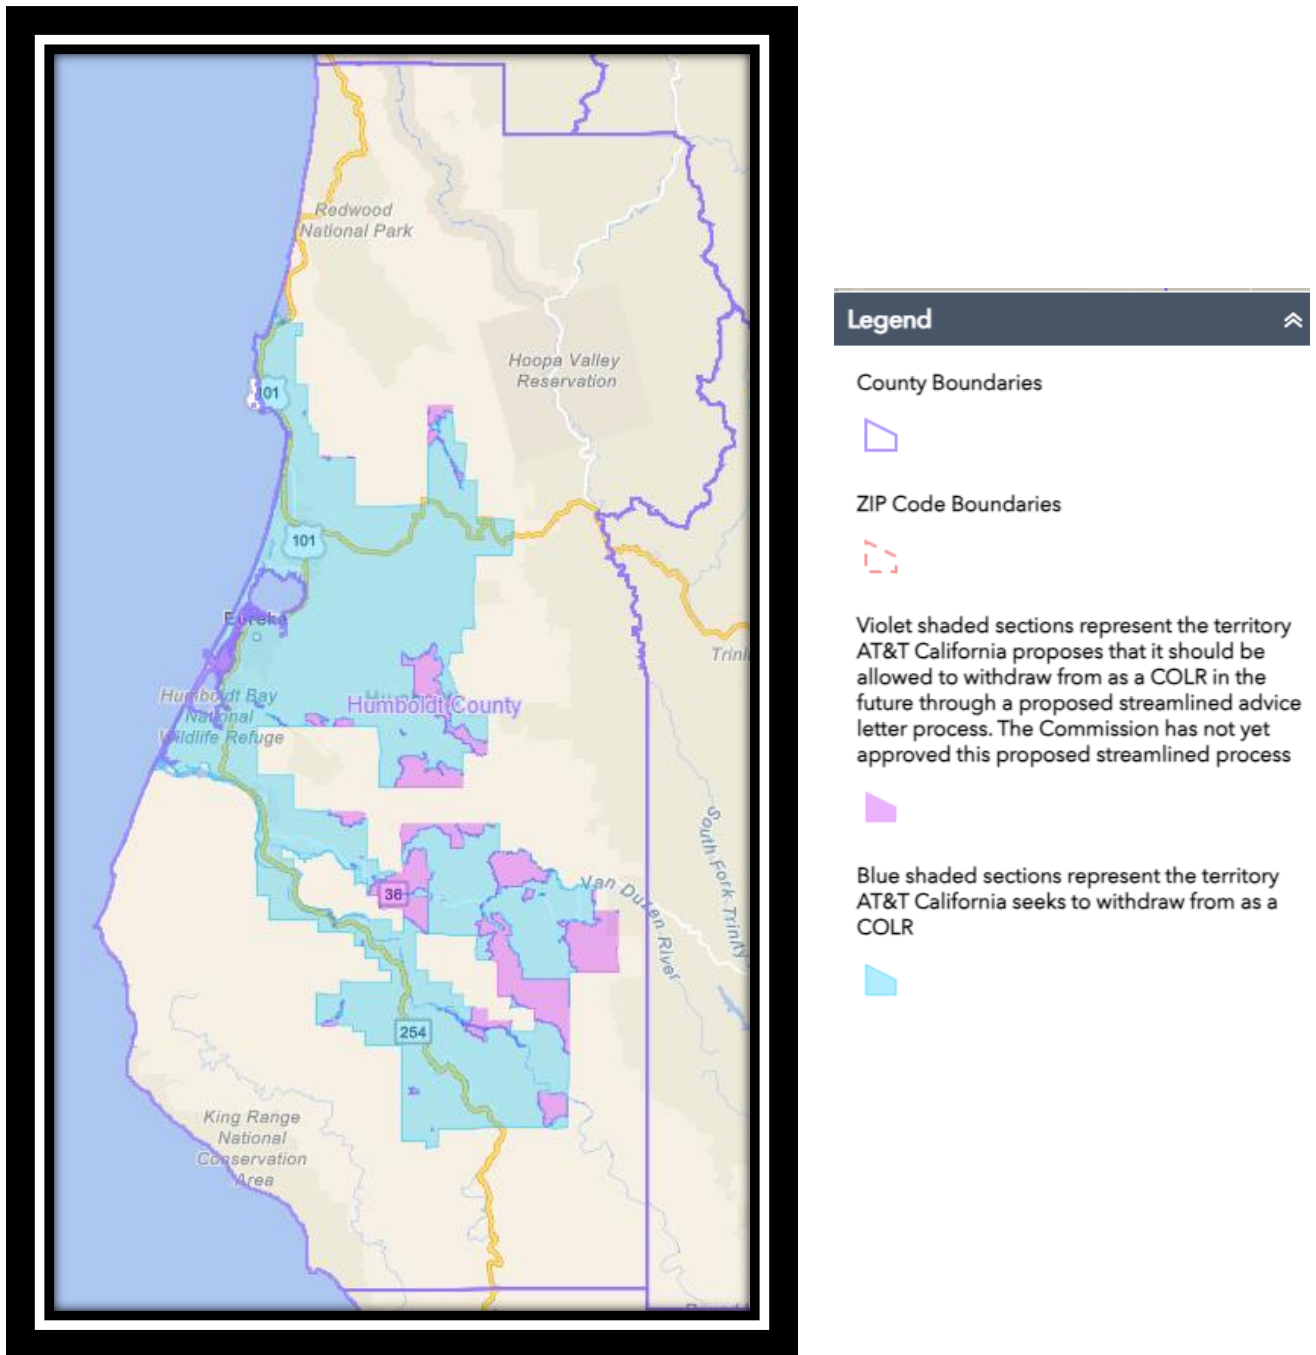

Humboldt County areas where AT&T seeks to withdraw COLR designation

Screenshot taken from AT&T California webpage on 2.13.2024.

<https://attcacolr.maps.arcgis.com/apps/webappviewer/index.html?id=5d00a721f508432c9c7f1894084abc20>