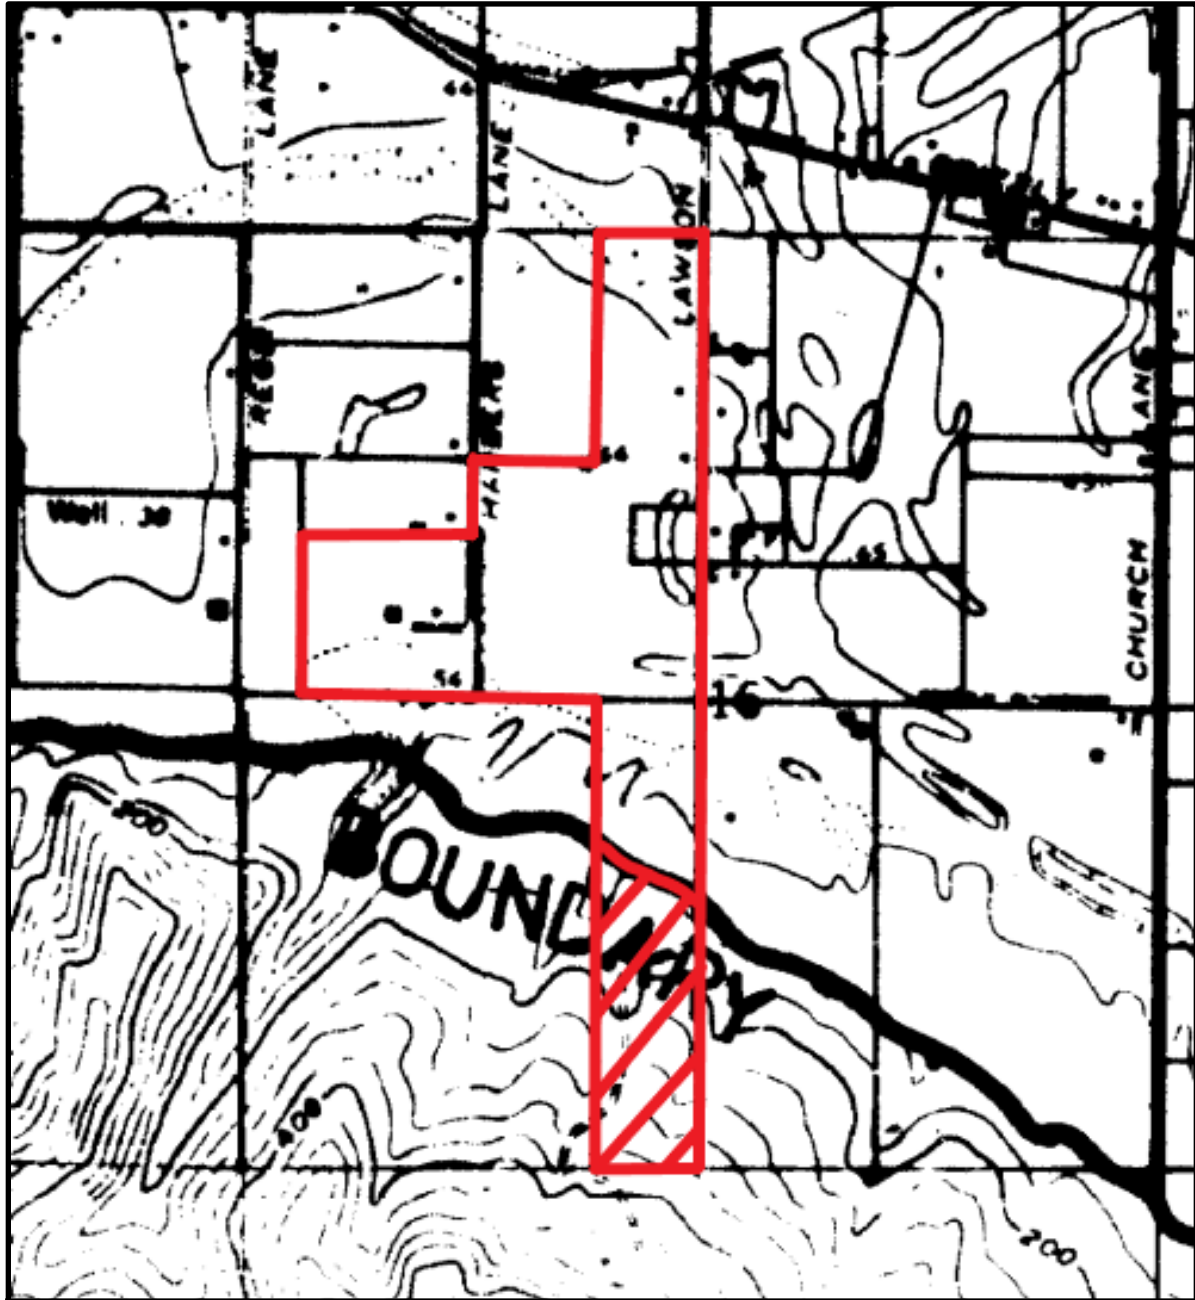

Exhibit A

Zoning Map

Project Site= 

Rezone= 

Proposed Hansen Agricultural Preserve &  
Zone Reclassification Ferndale Area  
AGP-22-\_\_\_/ZR-22-\_\_\_

APN(s): 106-101-006-000, 106-101-007-000,  
106-101-008-000, 106-111-002-000

MAP NOT TO SCALE