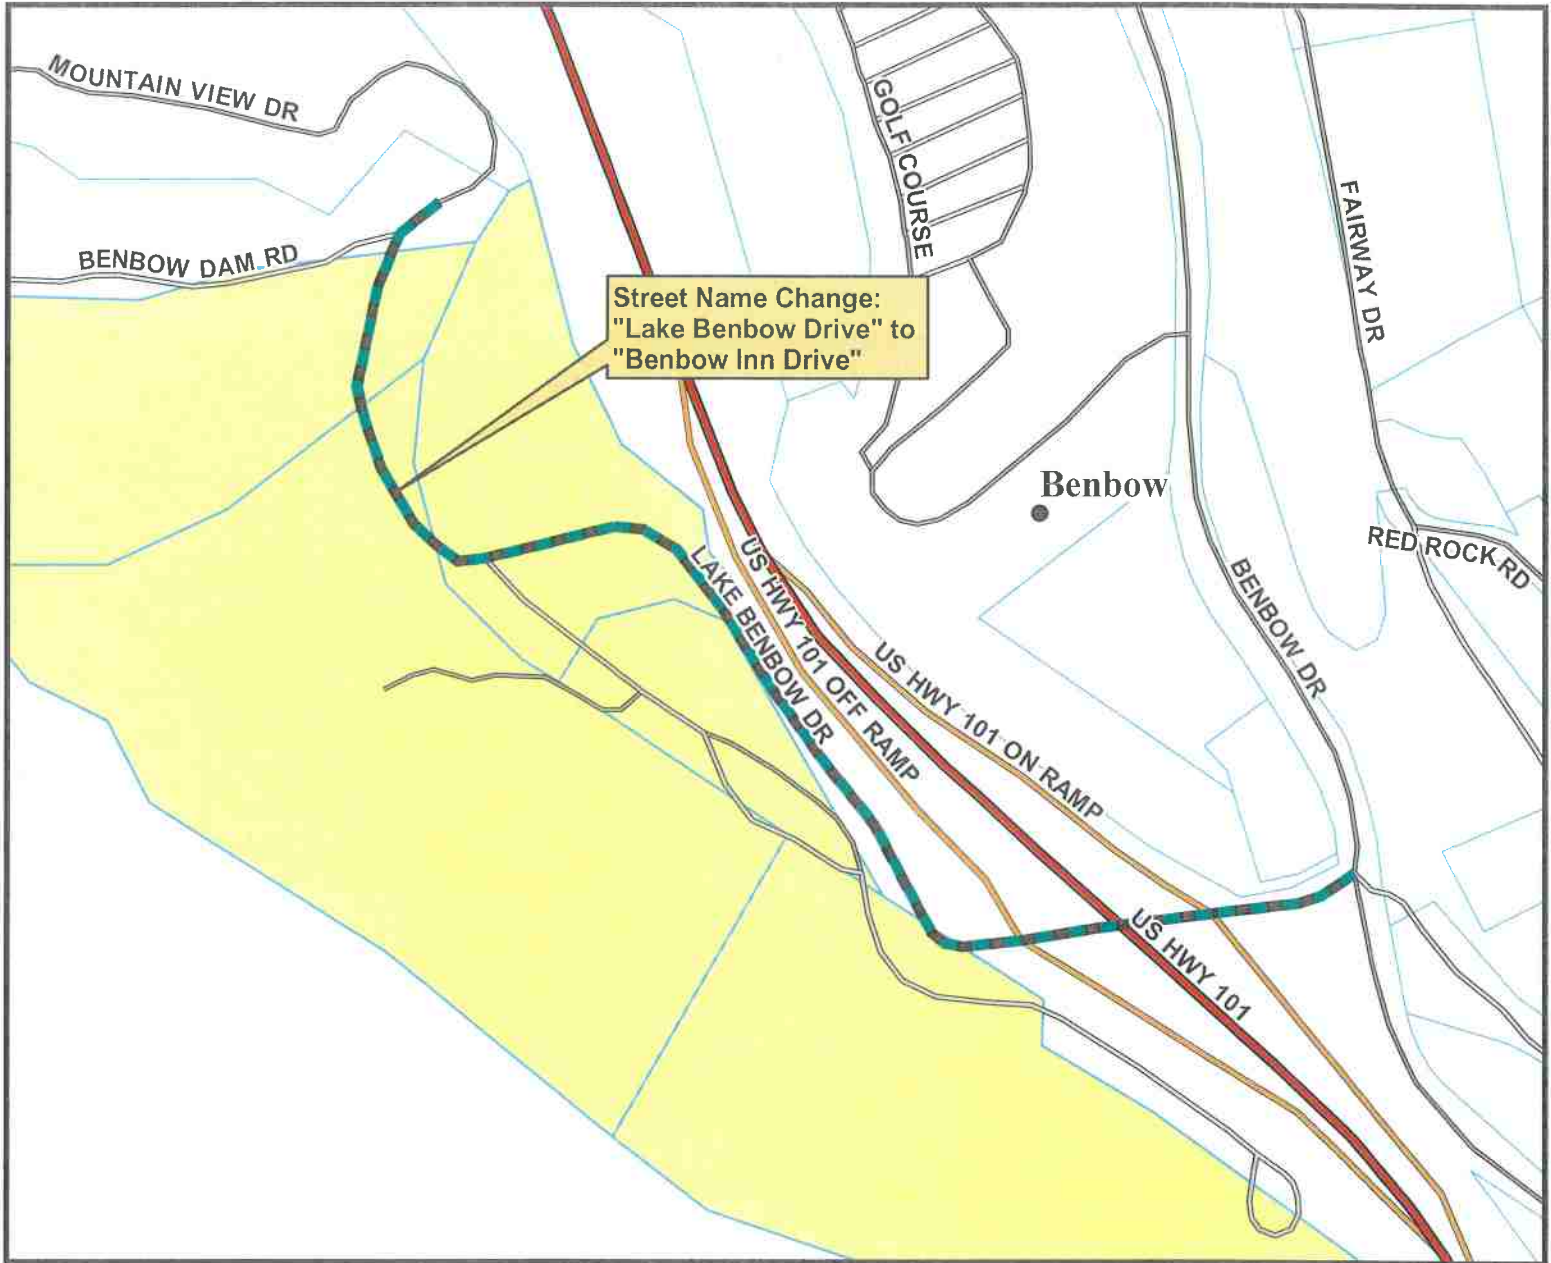

# Proposed Street name Change Lake Benbow Drive to Benbow Inn Drive, Benbow, CA

**Map location shown with red symbol**

The County of Humboldt does not guarantee the accuracy, currency, completeness, or usefulness of any information displayed or implied herein. The County of Humboldt provides this information on an "as is" basis without warranty of any kind, expressed or implied, including but not limited to warranties, merchantability or fitness for a particular purpose, and assumes no responsibility for any use or misuse of this information.

Map created by the Humboldt County Planning Division

### Street Name Change

- Lake\_Benbow\_Drive
- Affected Parcels