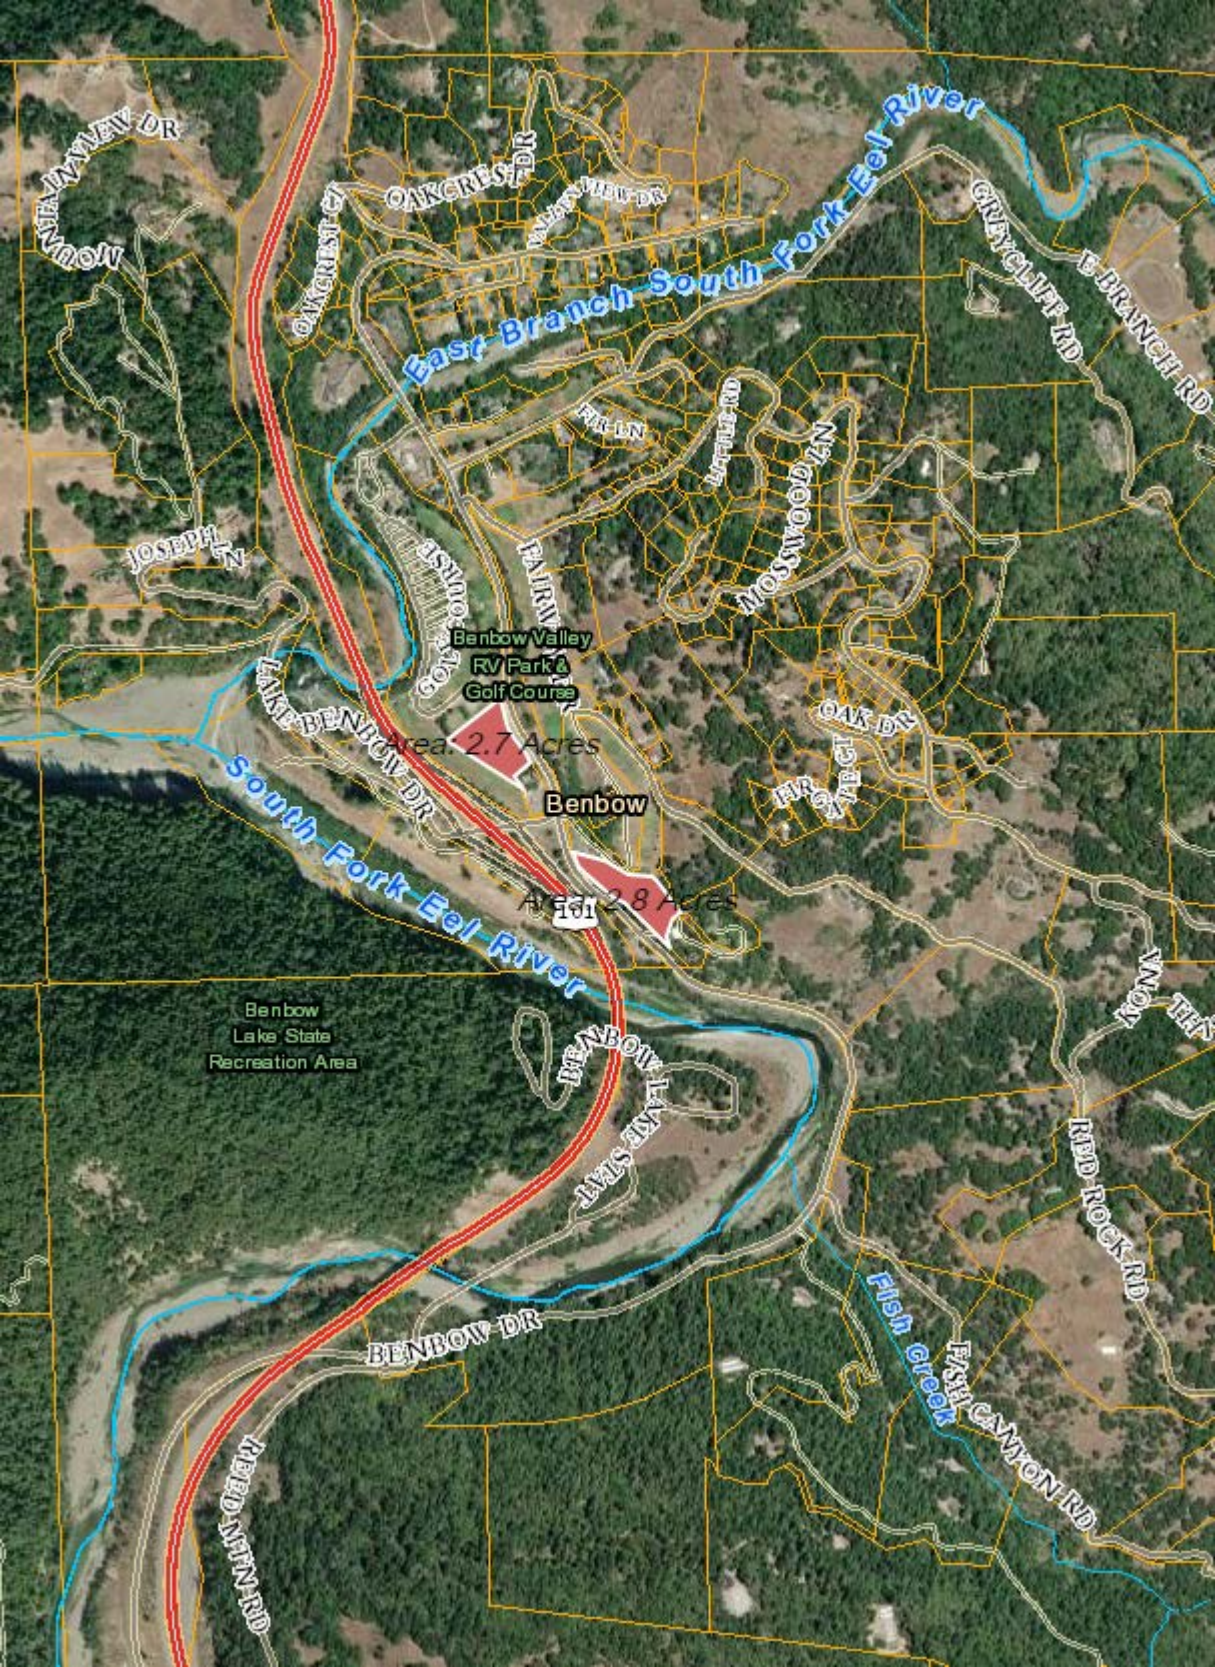

Benbow Valley
RV Park &
Golf Course

GOLF COURSE

FAIRWAY DR

FAIRWAY DR

Benbow

101

BENBOW DR

Area: 2.7 Acres

Area: 2.8 Acres

East Branch South Fork Eel River

South Fork Eel River

Benbow Valley
RV Park &
Golf Course

Benbow

Benbow
Lake State
Recreation Area

Area 2.7 Acres

Area 2.8 Acres

Mountain View Dr

Oakcrest Dr

Valley View Dr

Graycliff Rd

E Branch Rd

Joseph Ln

Oakcrest Dr

Benbow Ln

Benbow Dr

Red Rock Rd