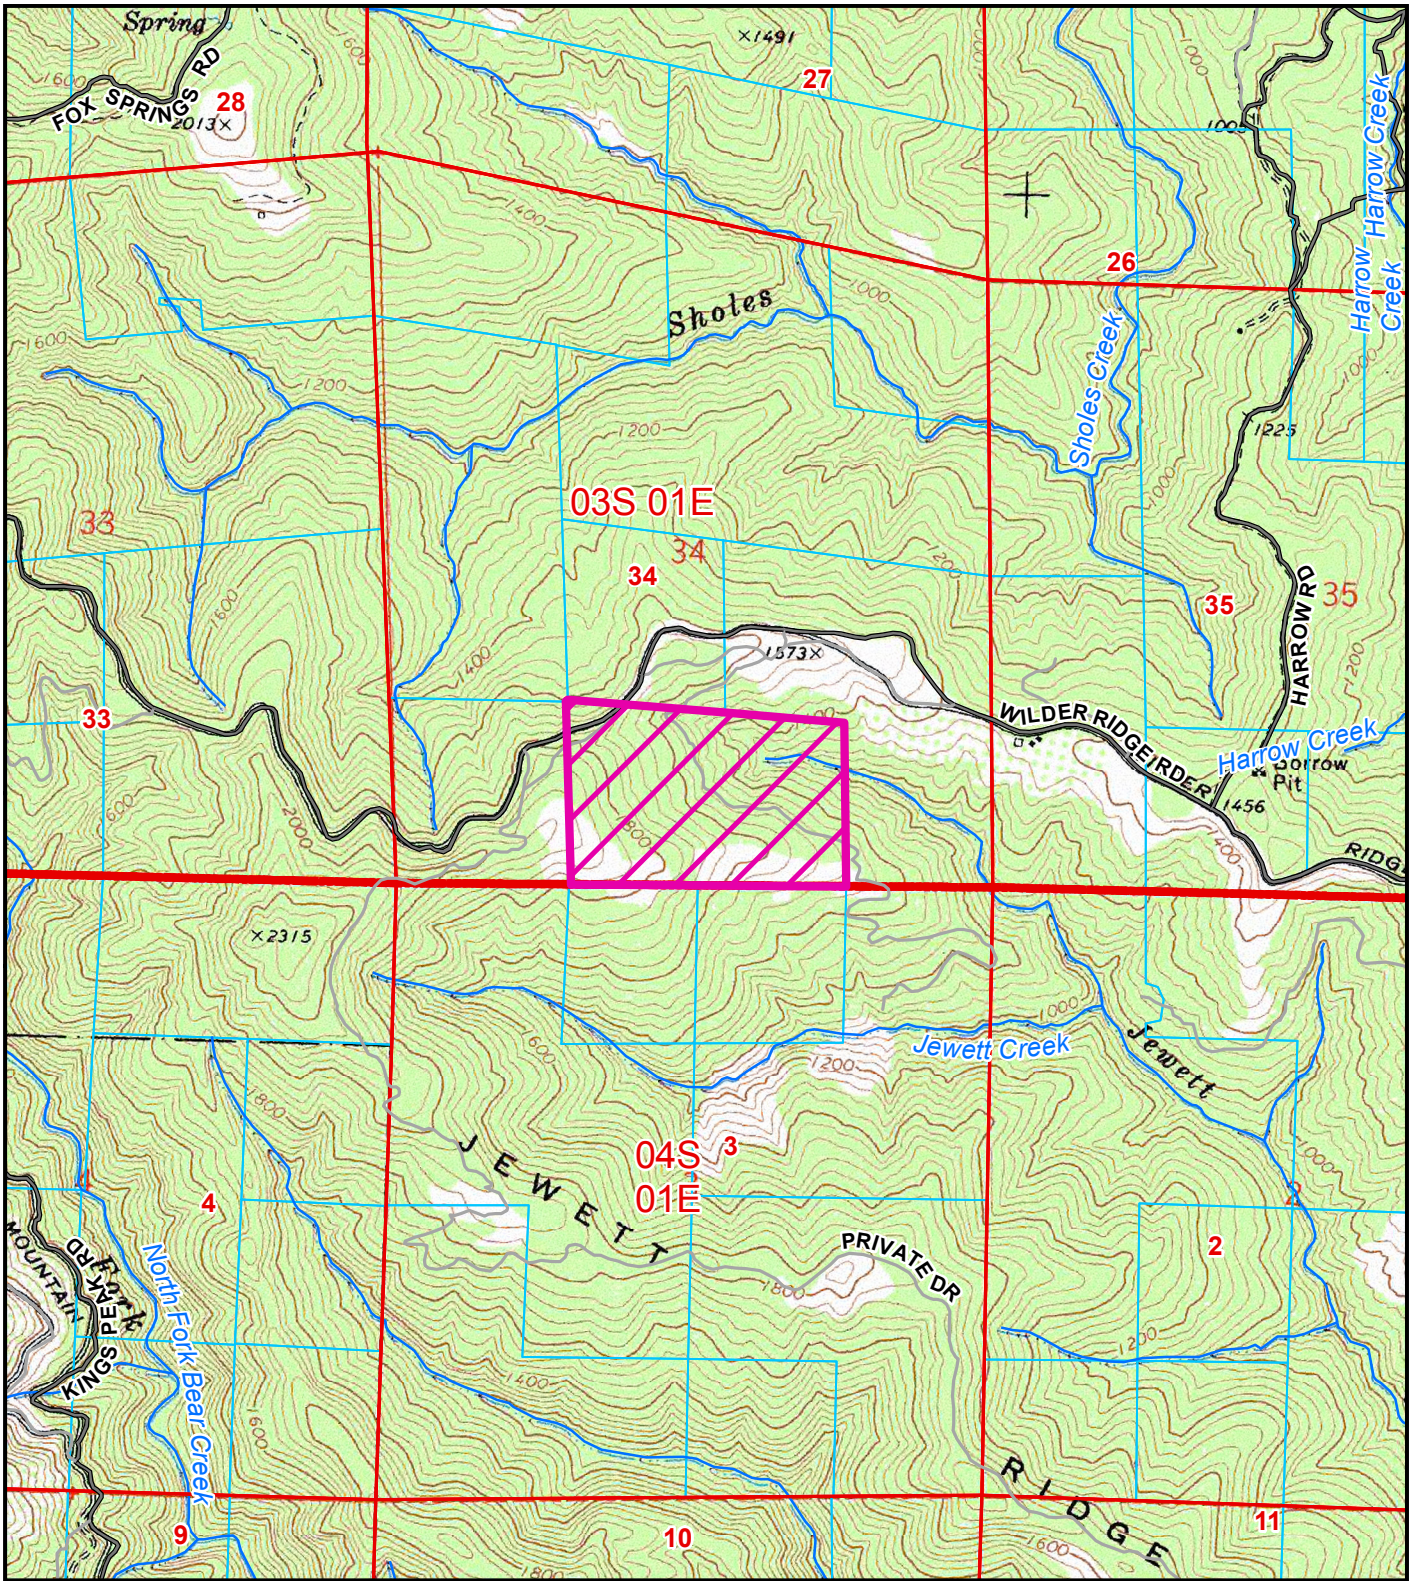

Project Area = 

**AERIAL MAP
 PROPOSED BIG RIVER FARM LLC
 SHELTER COVE AREA
 CUP-16-437
 APN: 108-023-008
 T03S R01E S34 HB&M (HONEYDEW)**

This map is intended for display purposes and should not be used for precise measurement or navigation. Data has not been completely checked for accuracy.

Project Area = 

TOPO MAP
PROPOSED BIG RIVER FARM LLC
SHELTER COVE AREA
CUP-16-437
APN: 108-023-008
T03S R01E S34 HB&M (HONEYDEW)

This map is intended for display purposes and should not be used for precise measurement or navigation. Data has not been completely checked for accuracy.

Project Area = 

ZONING MAP
PROPOSED BIG RIVER FARM LLC
SHELTER COVE AREA
CUP-16-437
APN: 108-023-008
T03S R01E S34 HB&M (HONEYDEW)

This map is intended for display purposes and should not be used for precise measurement or navigation. Data has not been completely checked for accuracy.