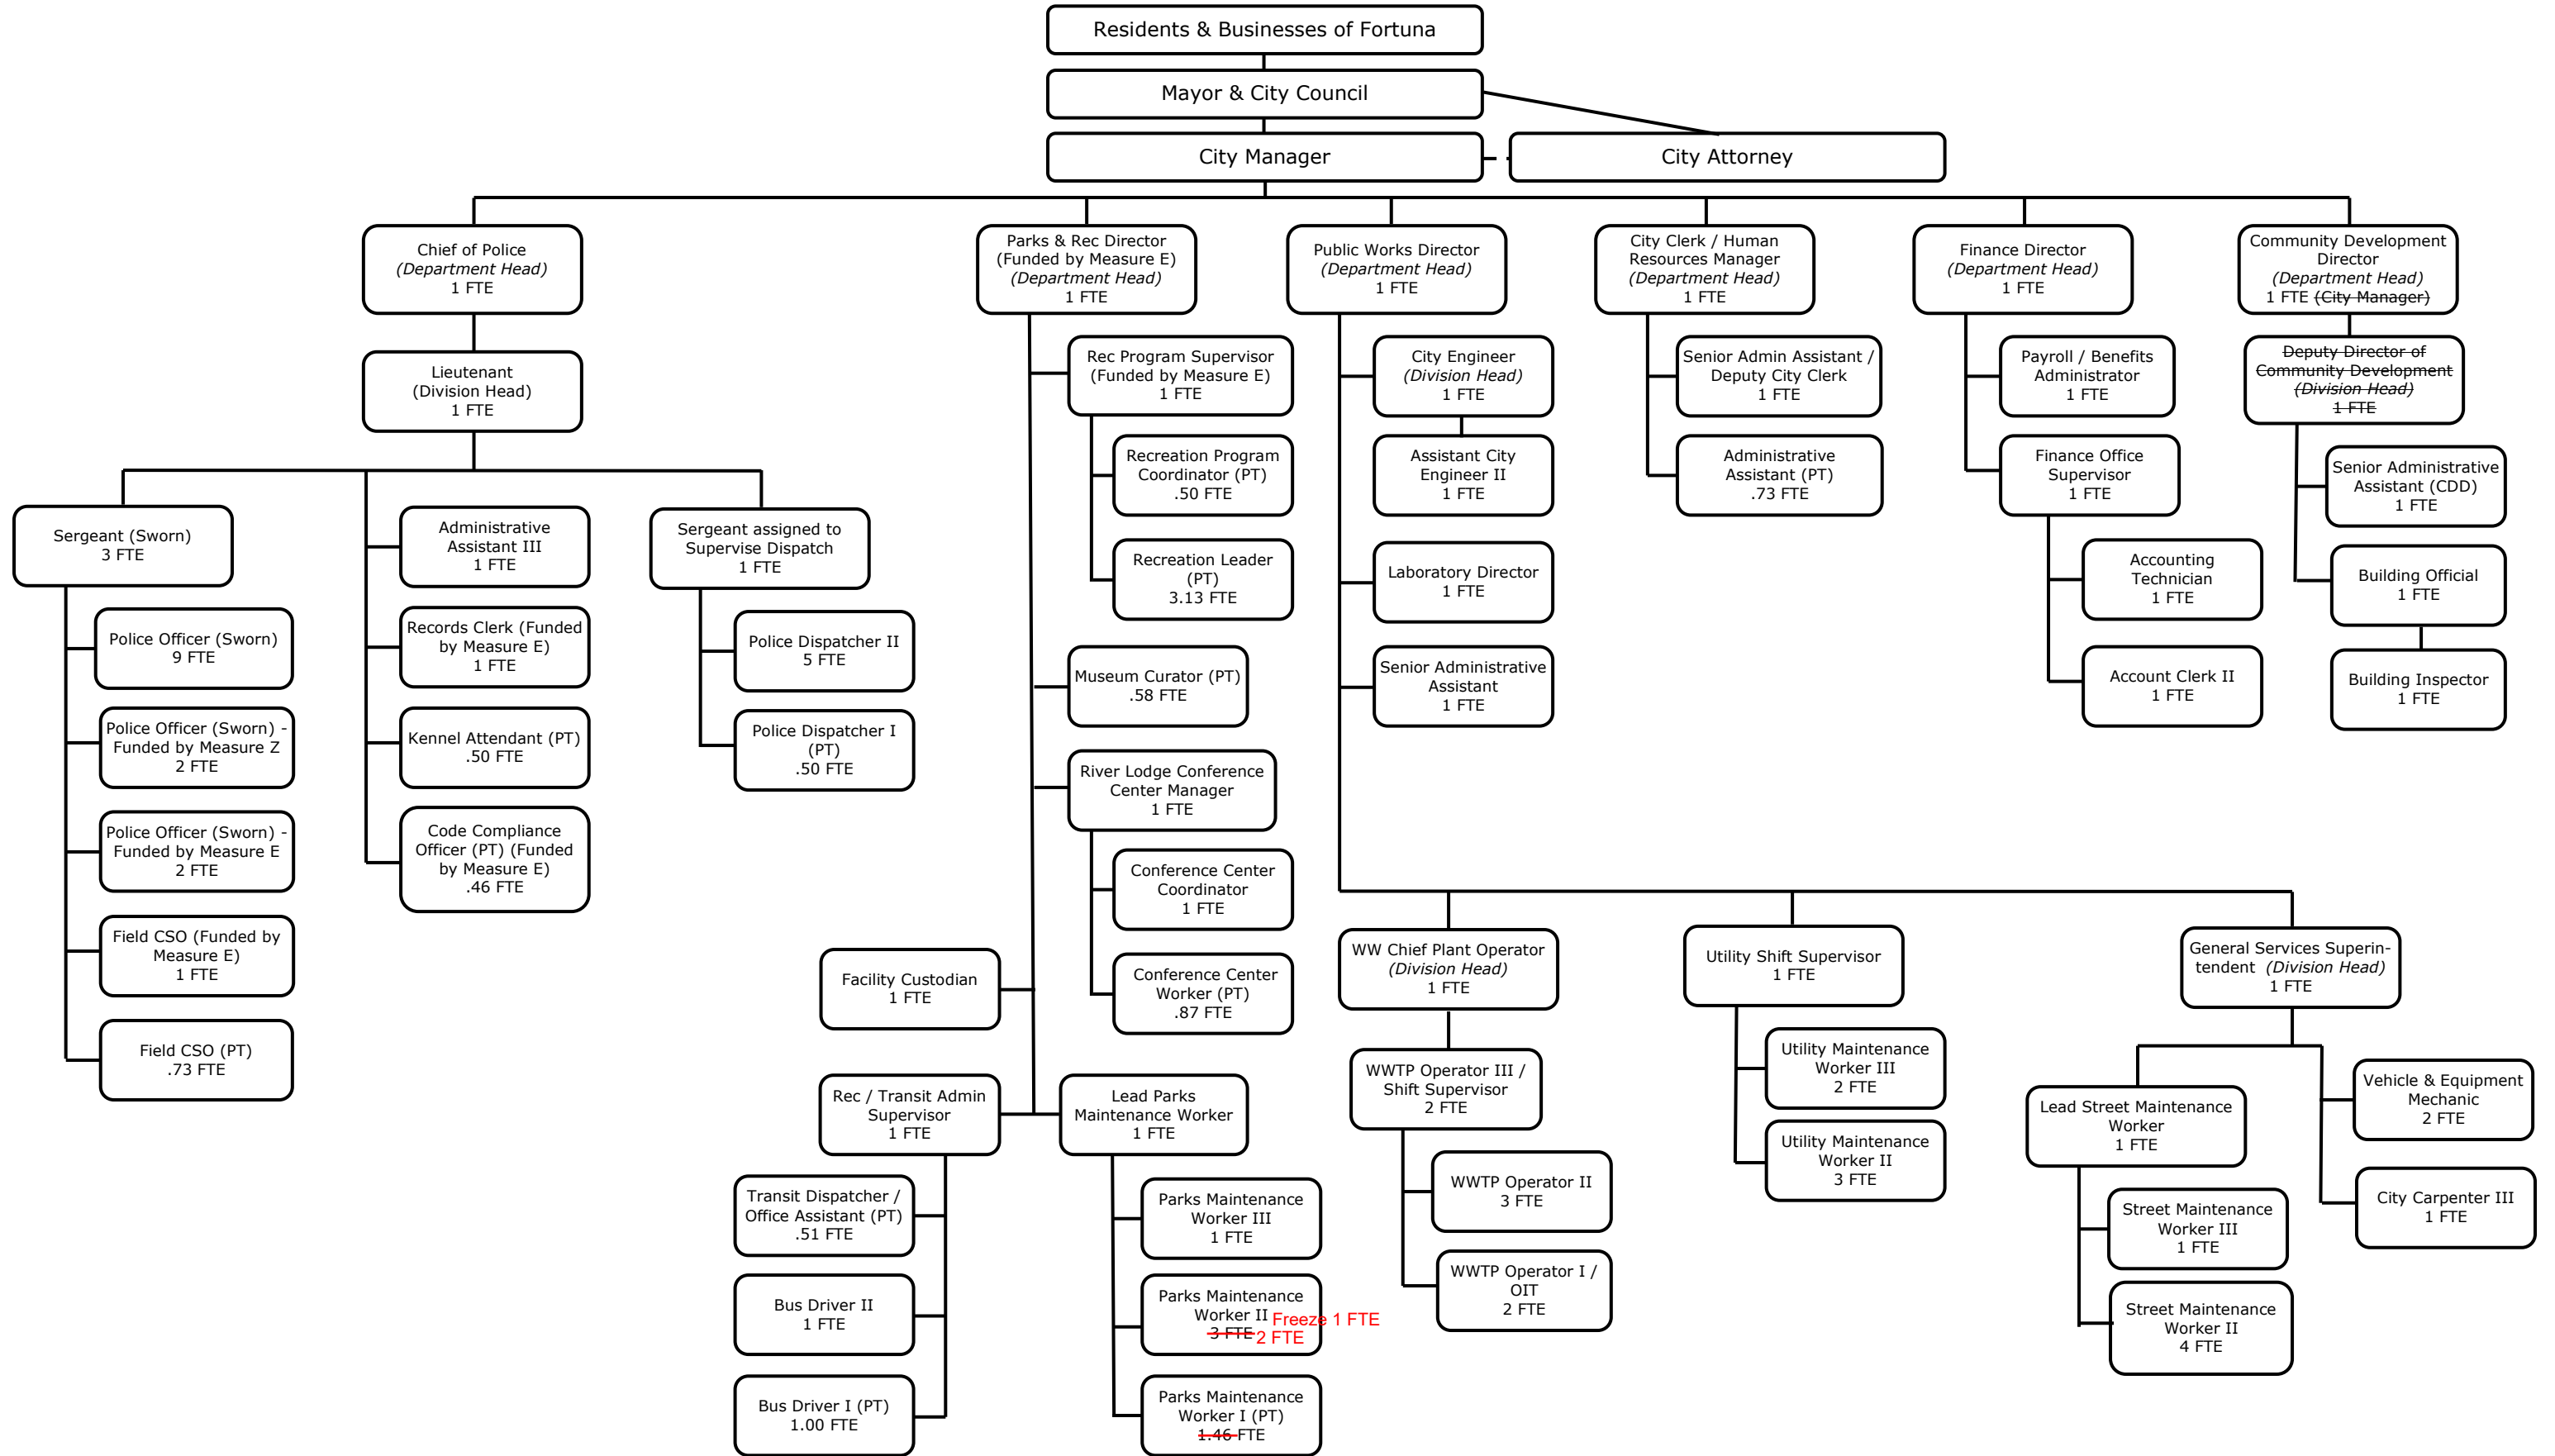

City of Fortuna Organizational Chart

2.92 FTE (1 Temporary, 4 part-time employees total)