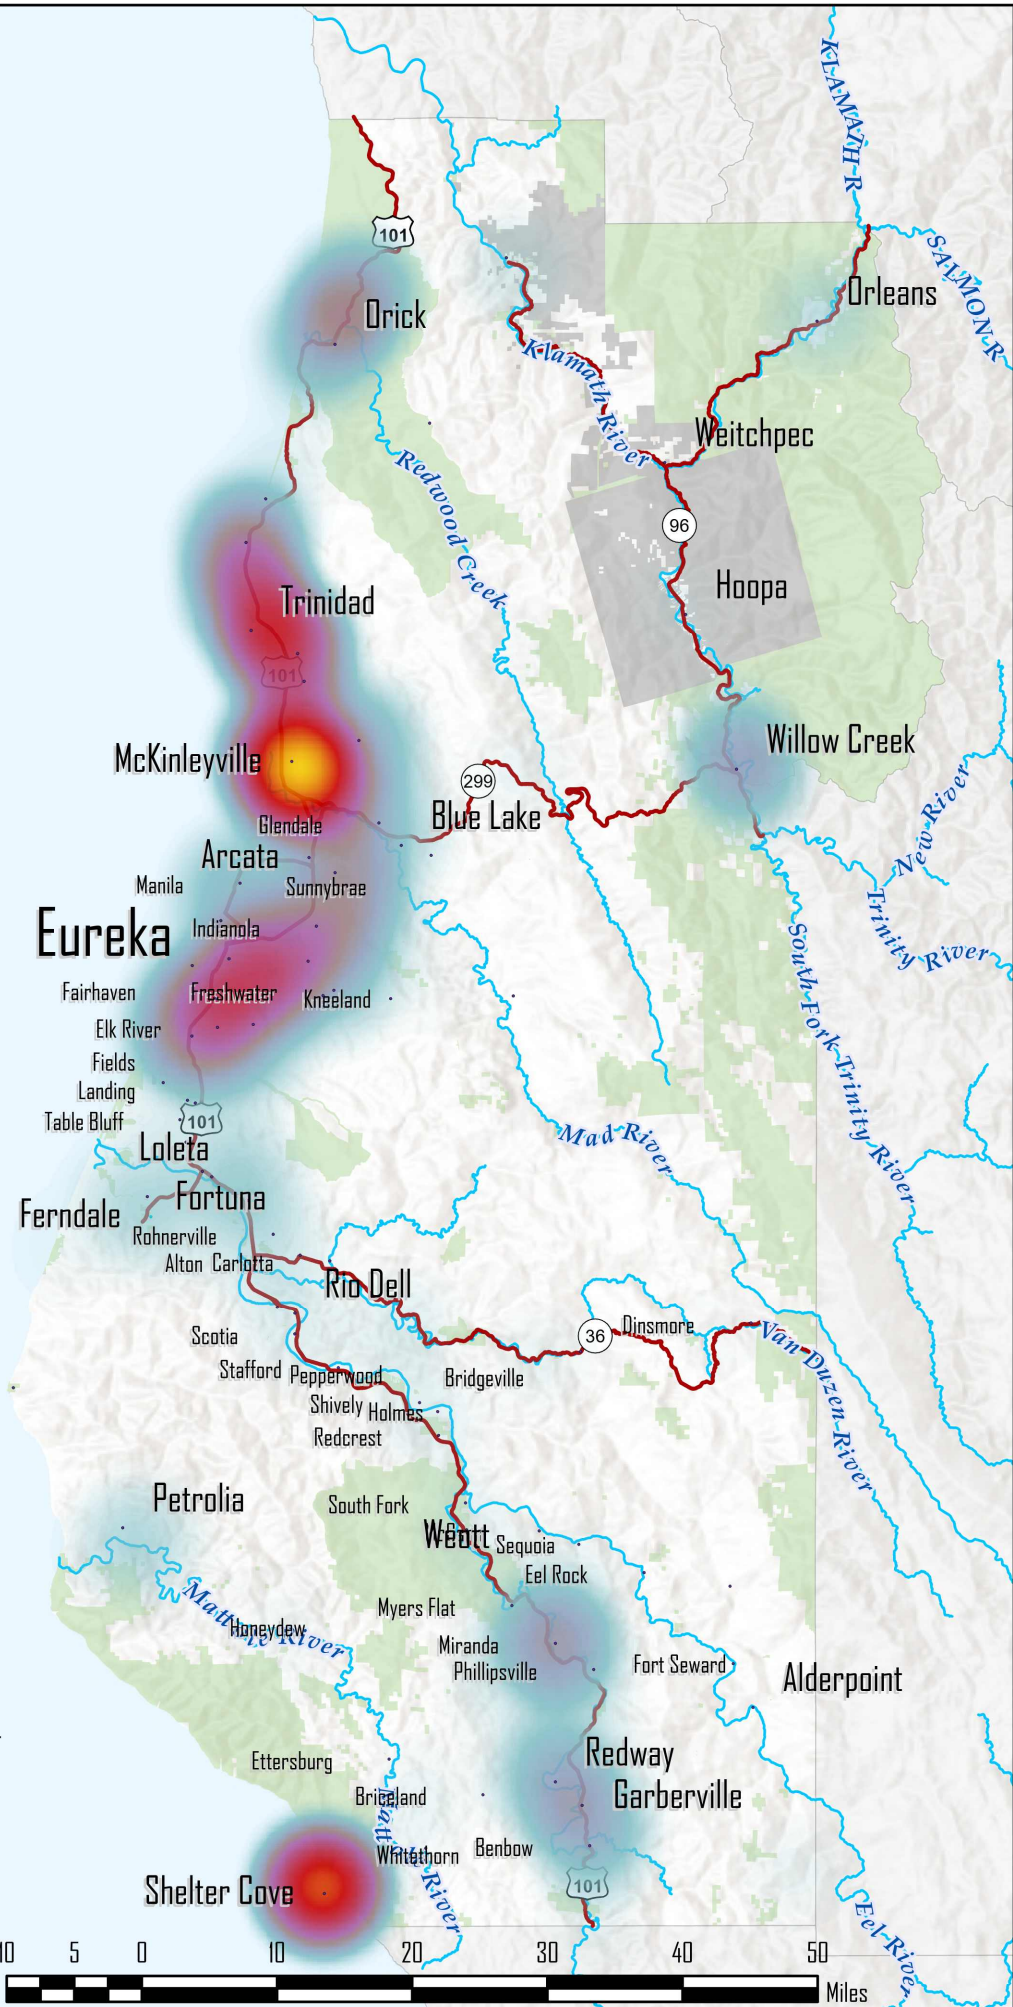

Humboldt County

Short Term Rentals Density

Legend

Advertised STR Density

- Sparse
- Dense
- State HWY
- Major River or Stream
- Public Lands
- Native American Reservation
- County Boundary

Pacific Ocean

Cape Mendocino

Humboldt County Planning and Building Department. September 2023.

This map is intended for planning purposes only and should not be used for precise measurement or legal boundary delineation.
Original map size is 8 1/2"X11".
Plots Directory: H:\Plots\STR\
Contact: jvandohlen@co.humboldt.ca.us

Scale: 1:900,000
1 inch equals 14 miles