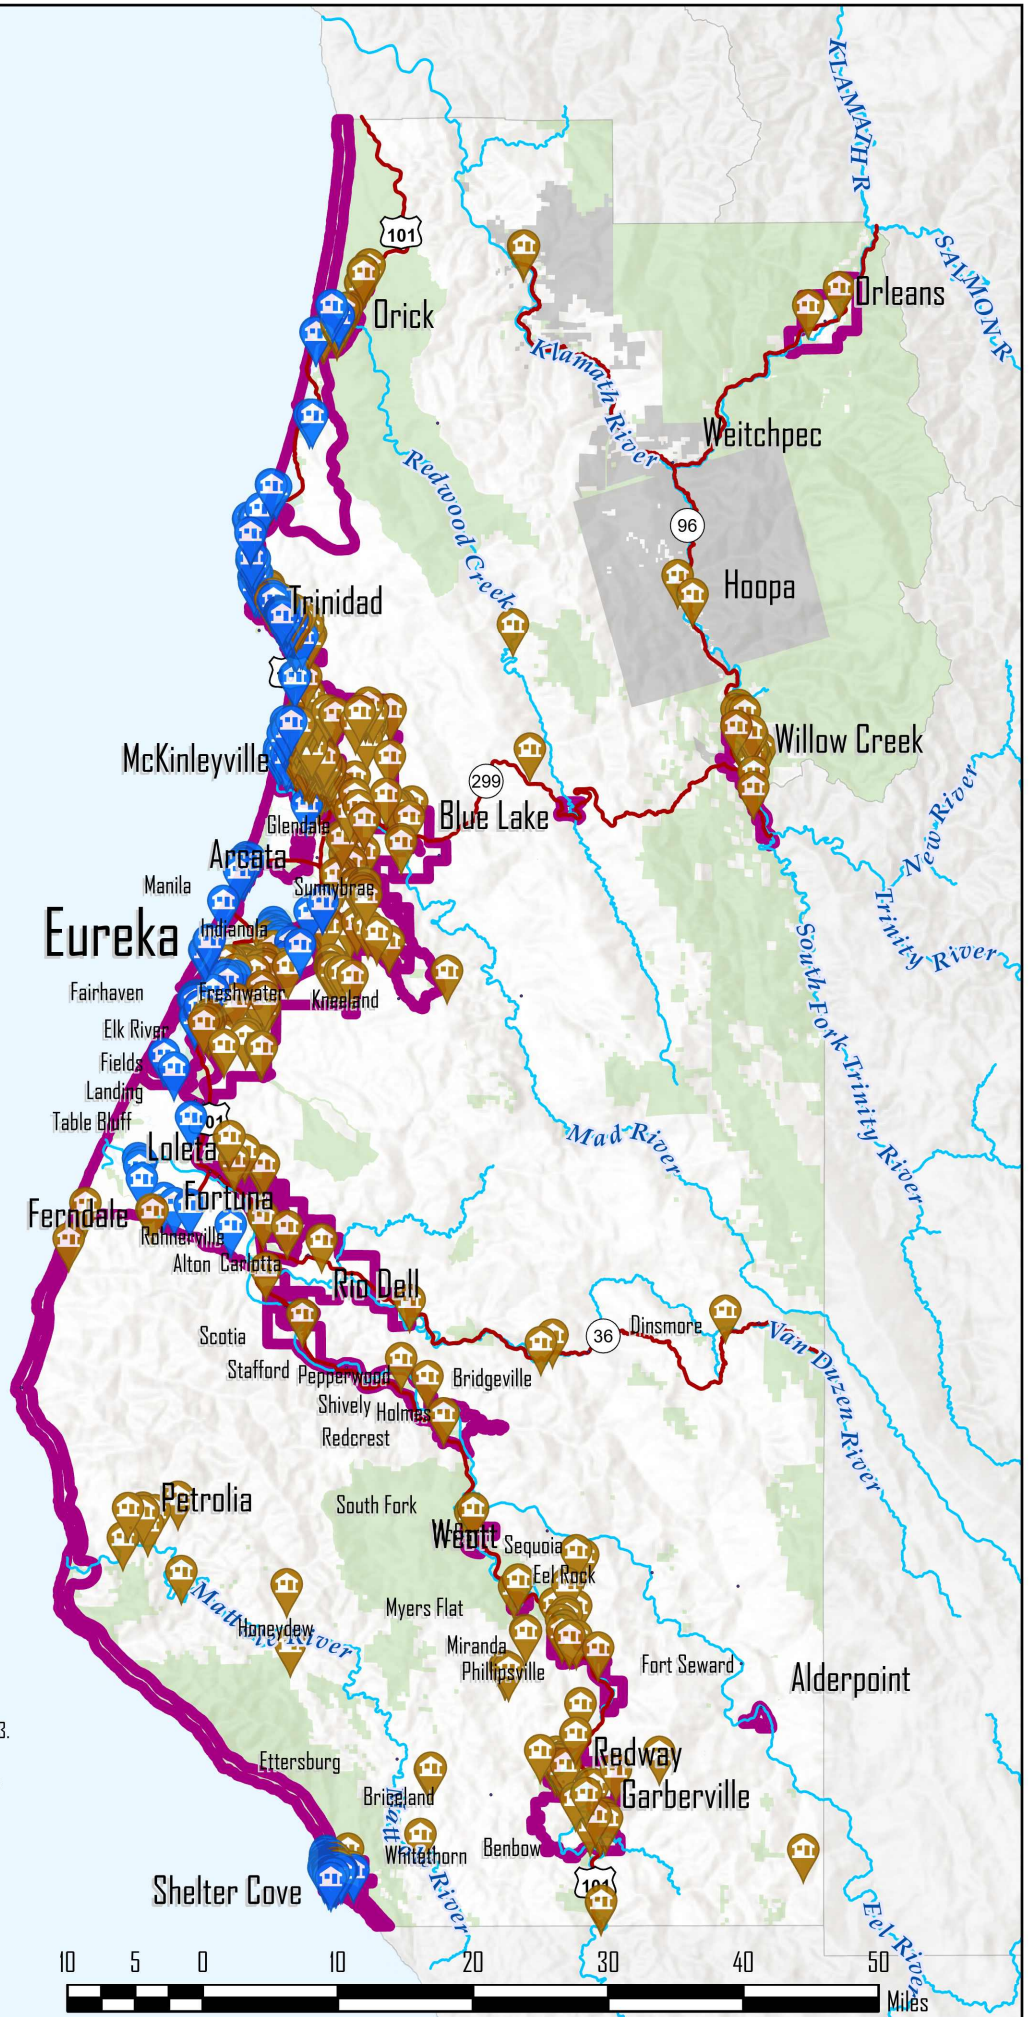

Humboldt County

Short Term Rentals

Coastal and Inland Zones

Legend

Location

-  Coastal (237)
-  Inland (370)
-  State HWY
-  Major River or Stream
-  Community Planning Area
-  Public Lands
-  Native American Reservation
-  County Boundary

Pacific Ocean

Cape Mendocino

Humboldt County Planning and Building Department. September 2023.

This map is intended for planning purposes only and should not be used for precise measurement or legal boundary delineation.
 Original map size is 8 1/2"X11".
 Plots Directory: H:\Plots\STR\
 Contact: jvandohlen@co.humboldt.ca.us

Scale: 1:900,000
 1 inch equals 14 miles