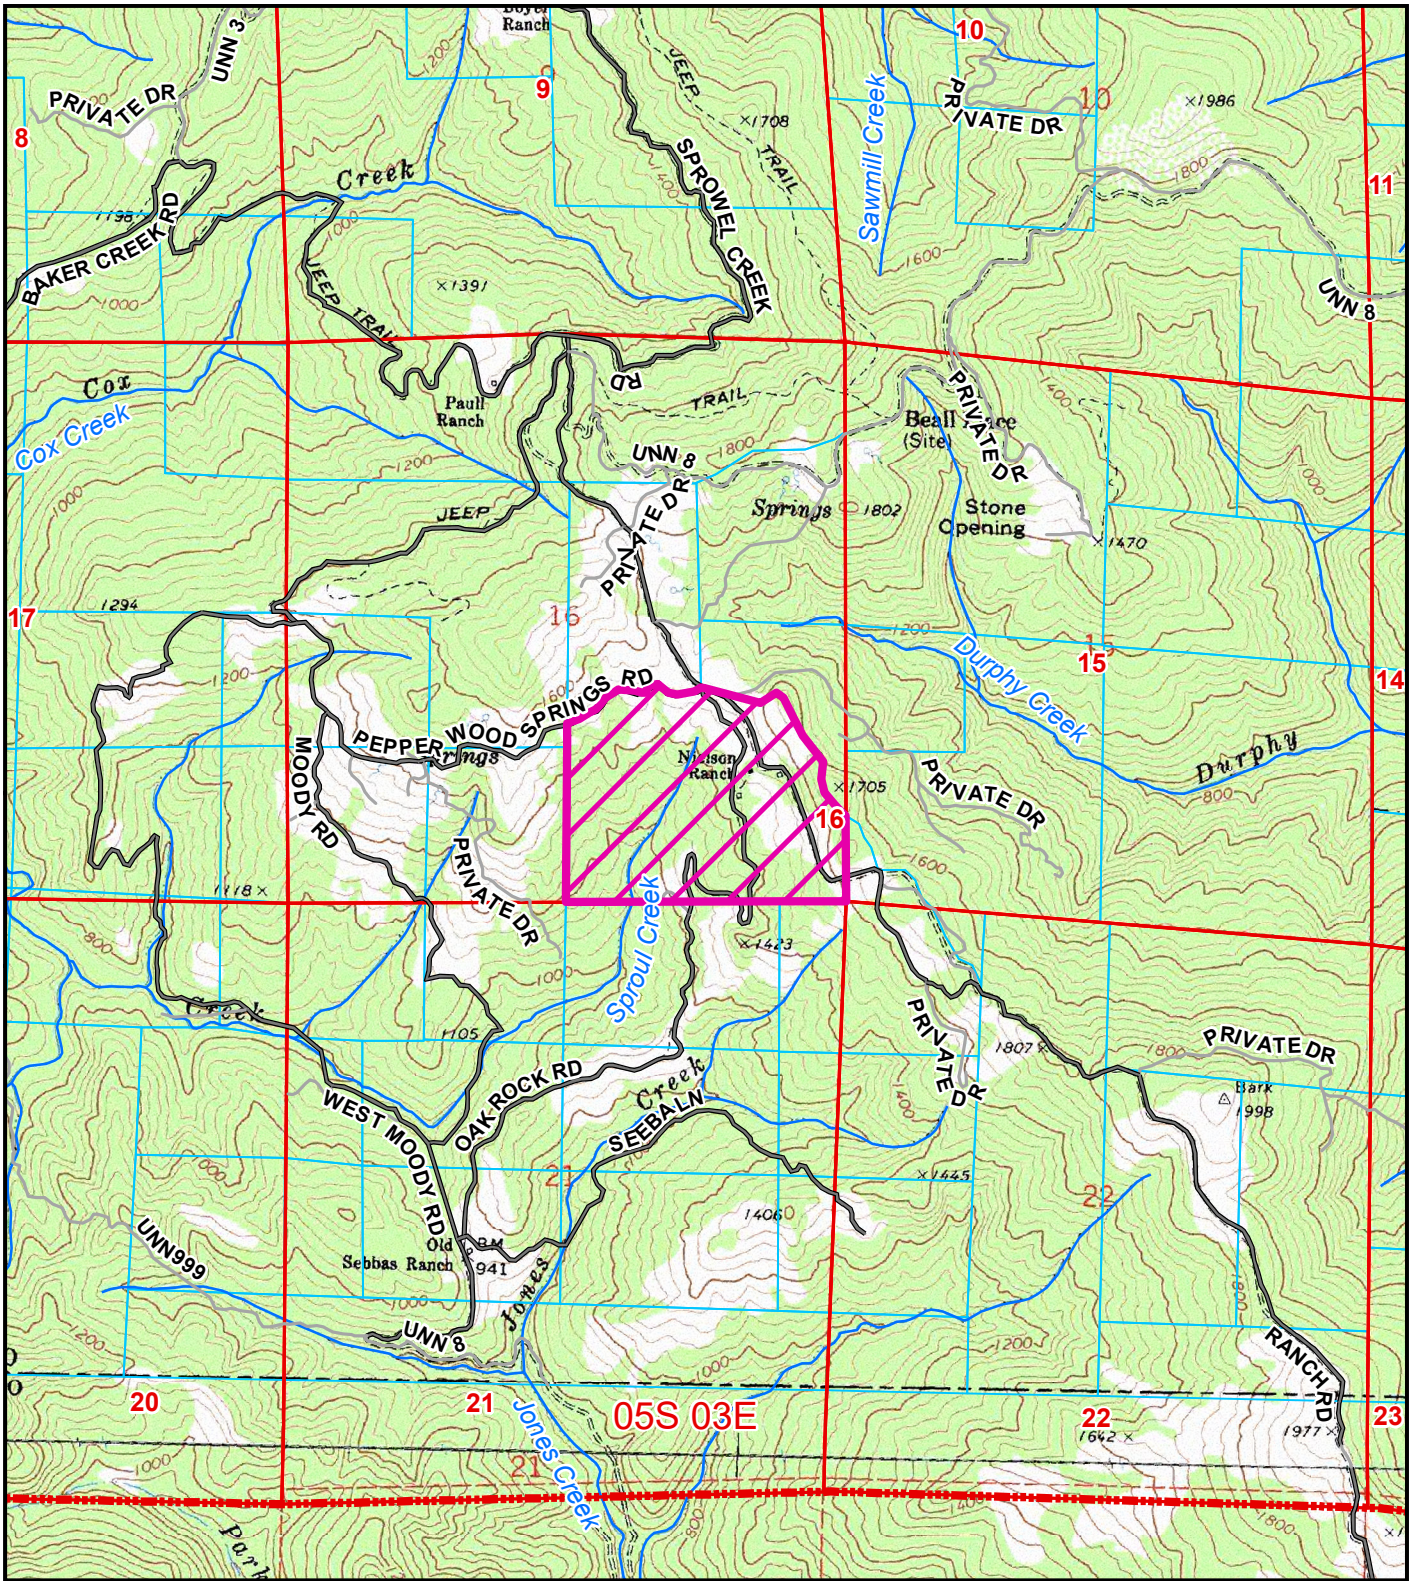

Project Area = 

**AERIAL MAP
 HUMBOLDT SPIRIT, INC.
 GARBERVILLE AREA
 PLN-12244-CUP
 APN: 222-071-030
 T05S R03E S16 HB&M
 (GARBERVILLE)**

This map is intended for display purposes and should not be used for precise measurement or navigation. Data has not been completely checked for accuracy.

Project Area = 

**TOPO MAP
 HUMBOLDT SPIRIT, INC.
 GARBERVILLE AREA
 PLN-12244-CUP
 APN: 222-071-030
 T05S R03E S16 HB&M
 (GARBERVILLE)**

This map is intended for display purposes and should not be used for precise measurement or navigation. Data has not been completely checked for accuracy.

Project Area = 

**ZONING MAP
 HUMBOLDT SPIRITIT, INC.
 GARBERVILLE AREA
 PLN-12244-CUP
 APN: 222-071-030
 T05S R03E S16 HB&M
 (GARBERVILLE)**

This map is intended for display purposes and should not be used for precise measurement or navigation. Data has not been completely checked for accuracy.