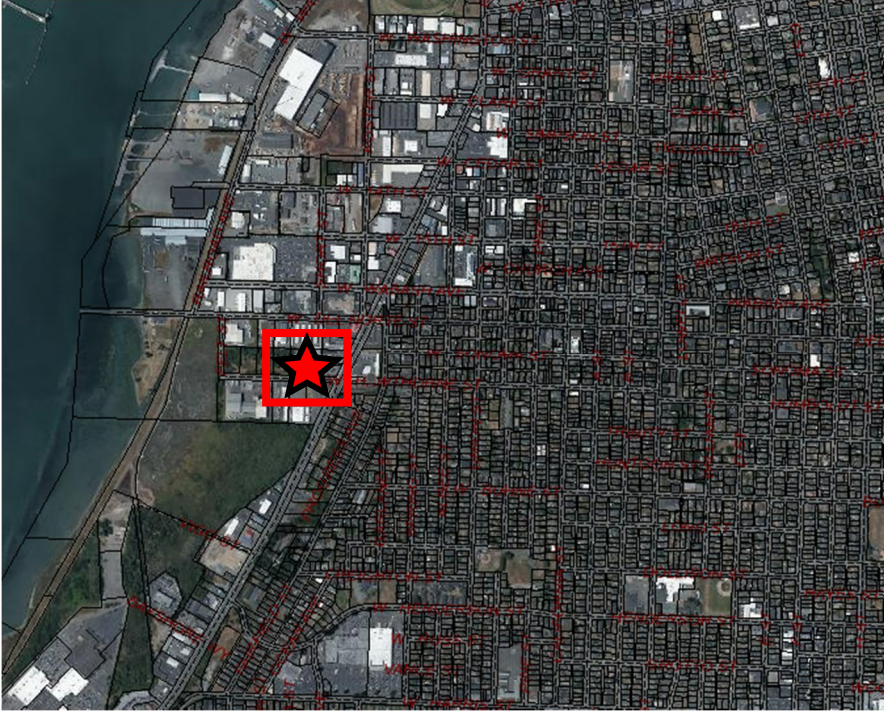

**Proposed Project Location:**

Figure 1: Aerial map identifying the property known as APN 003-182-010 on West Hawthorne Street

Figure 2: Zoomed-in aerial map identifying the property known as APN 003-182-010 on West Hawthorne Street (outlined in red) and adjoining parcel under the same ownership (outlined in orange)