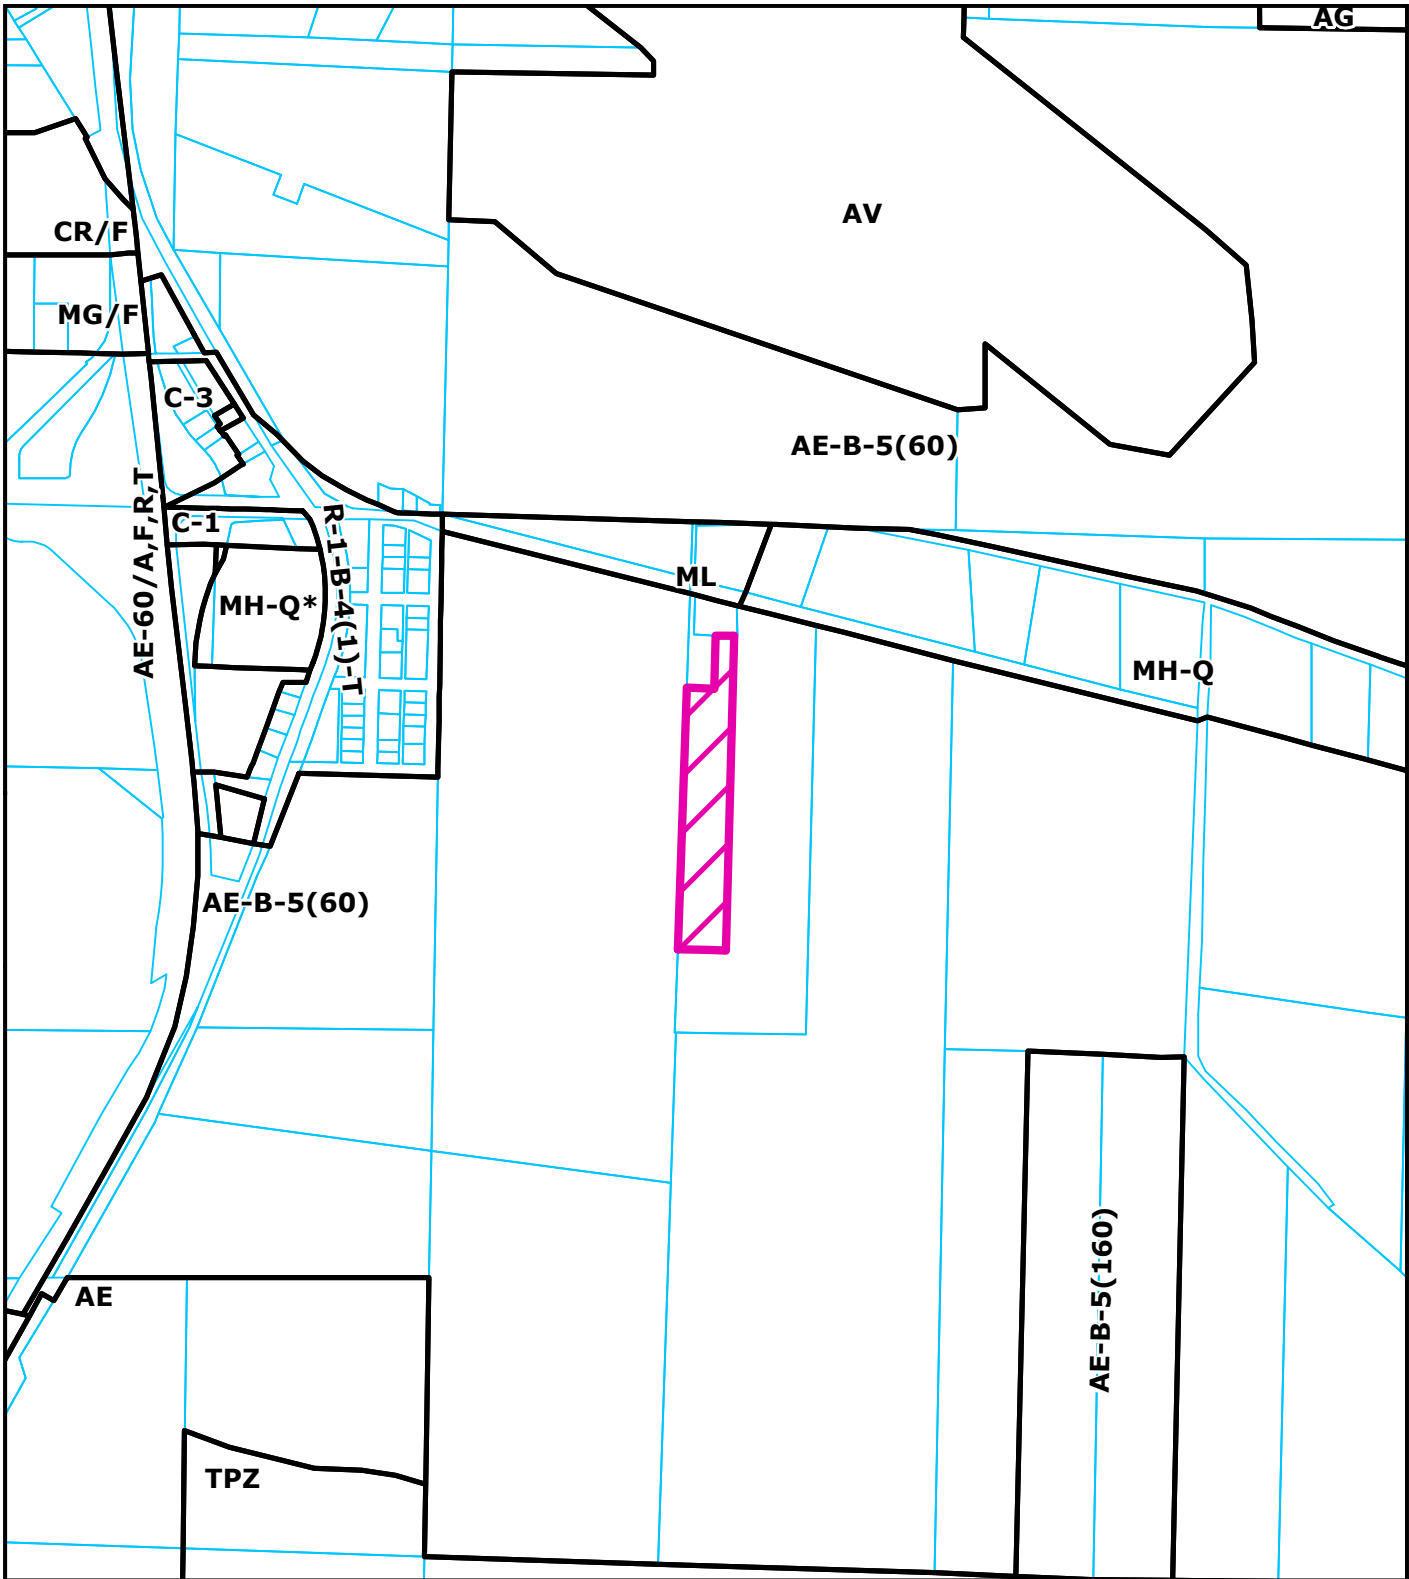

**AERIAL MAP
PROPOSED KAMINO, LLC
ROHNERVILLE AREA
PLN-2020-16875
APN: 201-311-016
T02N R01W S24 HB&M (FORTUNA)**

Project Area = 

This map is intended for display purposes and should not be used for precise measurement or navigation. Data has not been completely checked for accuracy.

TOPO MAP
PROPOSED KAMINO, LLC
ROHNERVILLE AREA
PLN-2020-16875
APN: 201-311-016
T02N R01W S24 HB&M (FORTUNA)

Project Area =

This map is intended for display purposes and should not be used for precise measurement or navigation. Data has not been completely checked for accuracy.

Project Area = 

ZONING MAP
PROPOSED KAMINO, LLC
ROHNERVILLE AREA
PLN-2020-16875
APN: 201-311-016
T02N R01W S24 HB&M (FORTUNA)

This map is intended for display purposes and should not be used for precise measurement or navigation. Data has not been completely checked for accuracy.