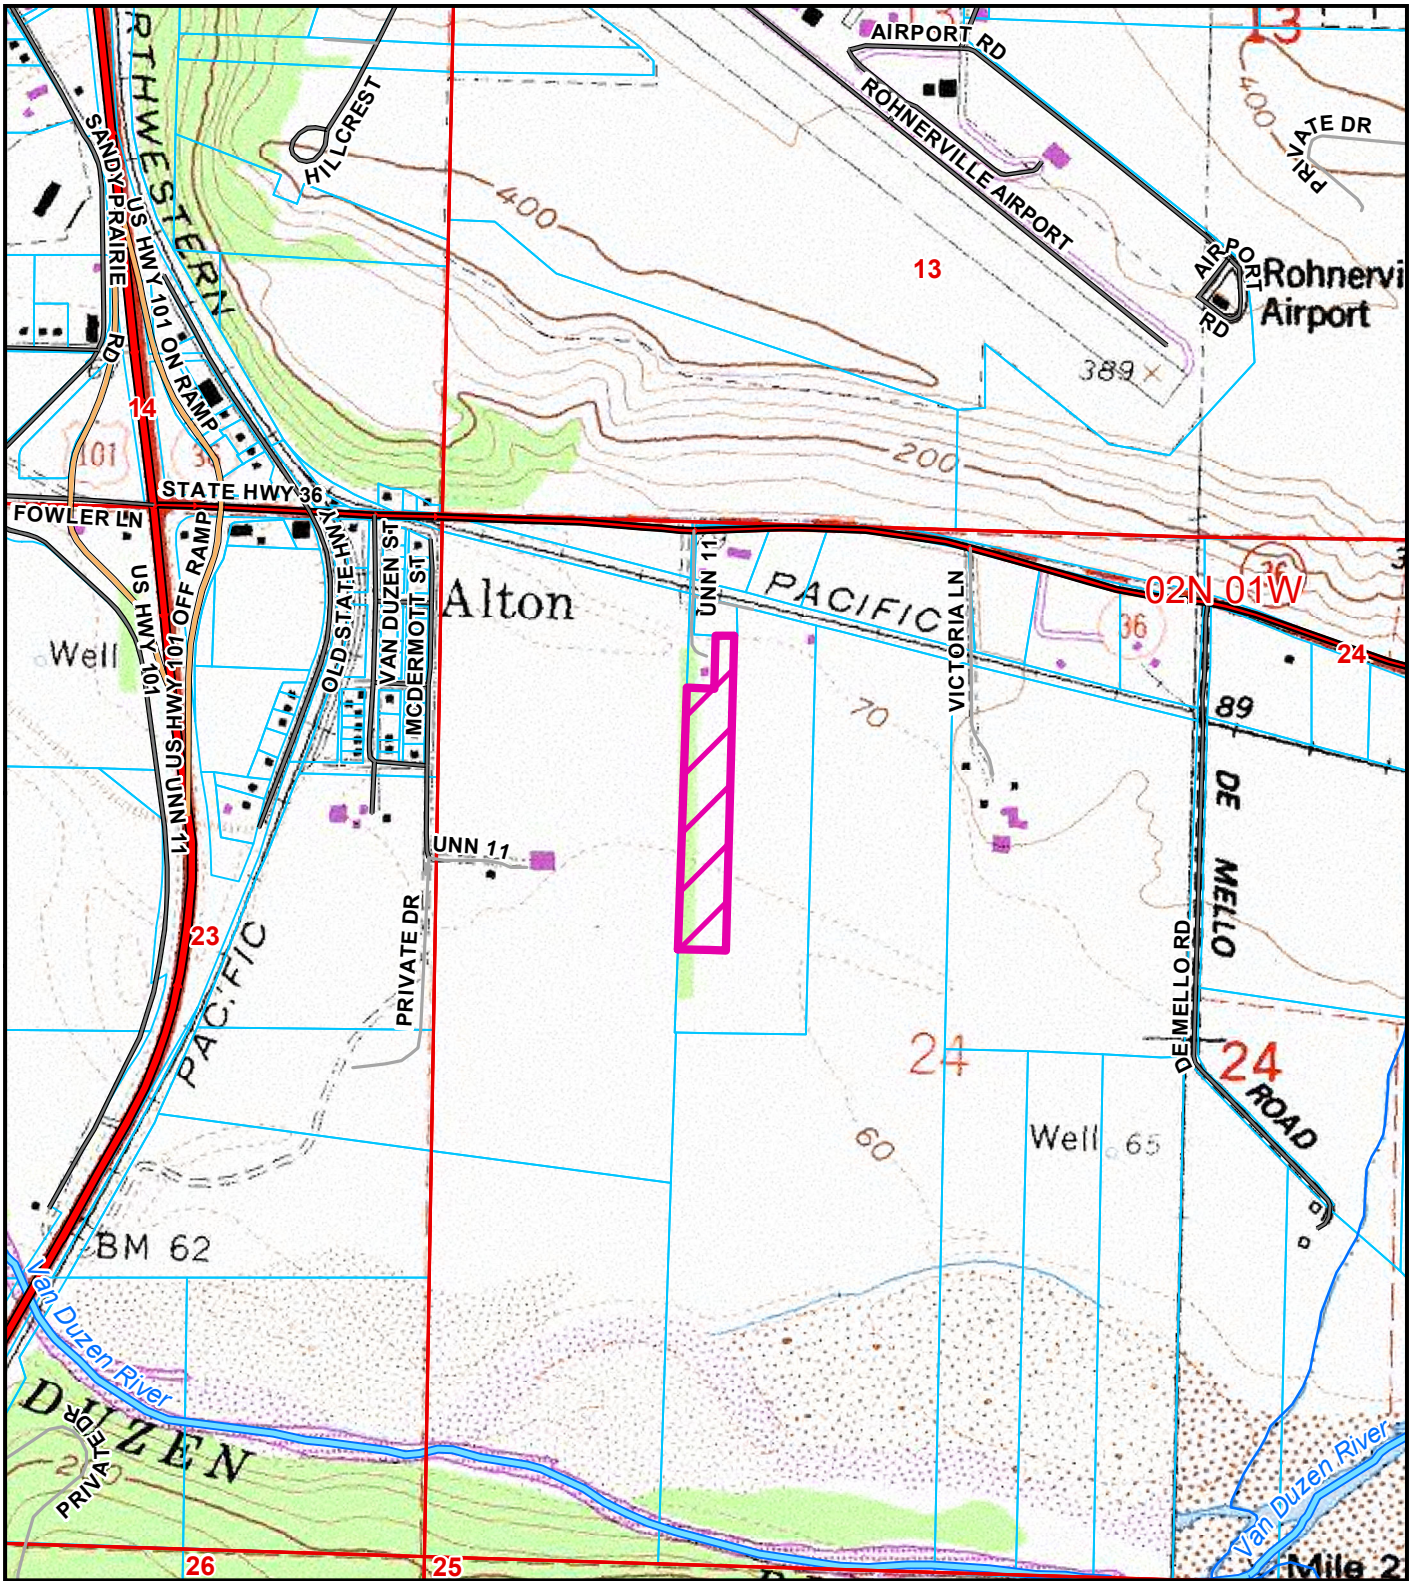

**AERIAL MAP
PROPOSED KAMINO, LLC
ROHNERVILLE AREA
PLN-2020-16875
APN: 201-311-016
T02N R01W S24 HB&M (FORTUNA)**

Project Area = 

This map is intended for display purposes and should not be used for precise measurement or navigation. Data has not been completely checked for accuracy.

TOPO MAP
PROPOSED KAMINO, LLC
ROHNERVILLE AREA
PLN-2020-16875
APN: 201-311-016
T02N R01W S24 HB&M (FORTUNA)

Project Area =

This map is intended for display purposes and should not be used for precise measurement or navigation. Data has not been completely checked for accuracy.

Project Area = 

ZONING MAP
PROPOSED KAMINO, LLC
ROHNERVILLE AREA
PLN-2020-16875
APN: 201-311-016
T02N R01W S24 HB&M (FORTUNA)

This map is intended for display purposes and should not be used for precise measurement or navigation. Data has not been completely checked for accuracy.