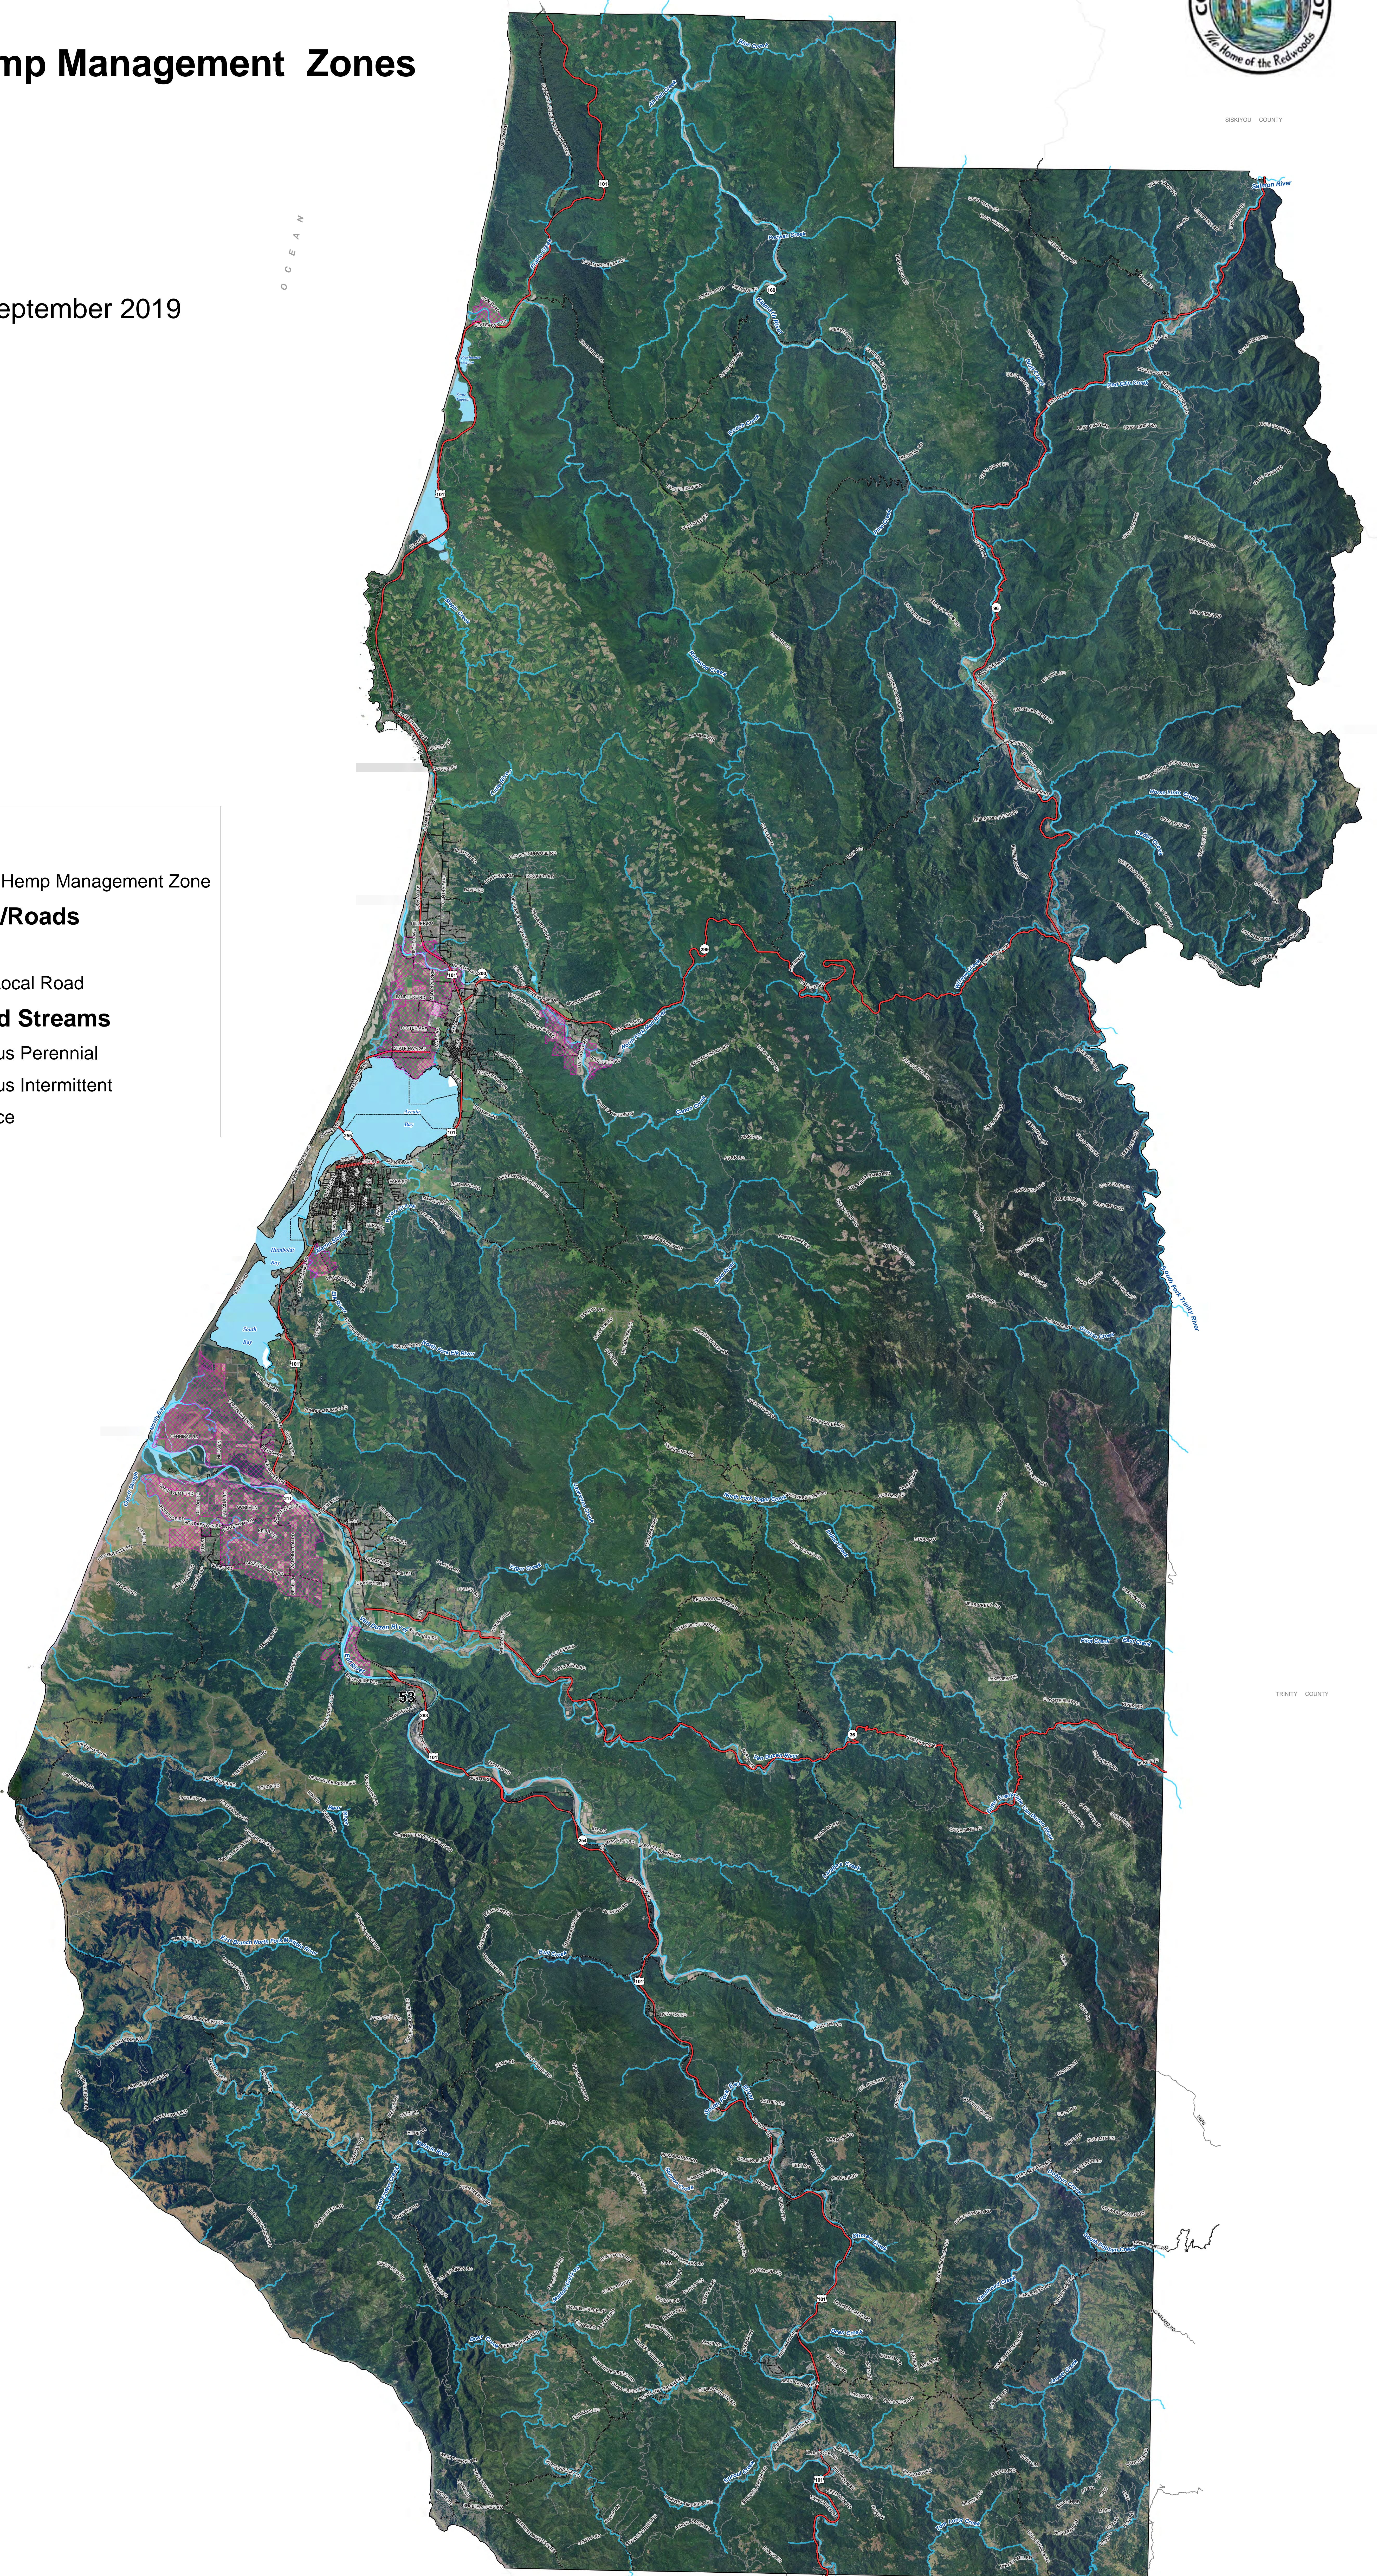

Humboldt County

Industrial Hemp Management Zones

September 2019

Legend

- Industrial Hemp Management Zone
- **Highways/Roads**
  - HWY 101
  - HWY or Local Road
- **Rivers and Streams**
  - Continuous Perennial
  - Continuous Intermittent
  - Subsurface

1:125,000